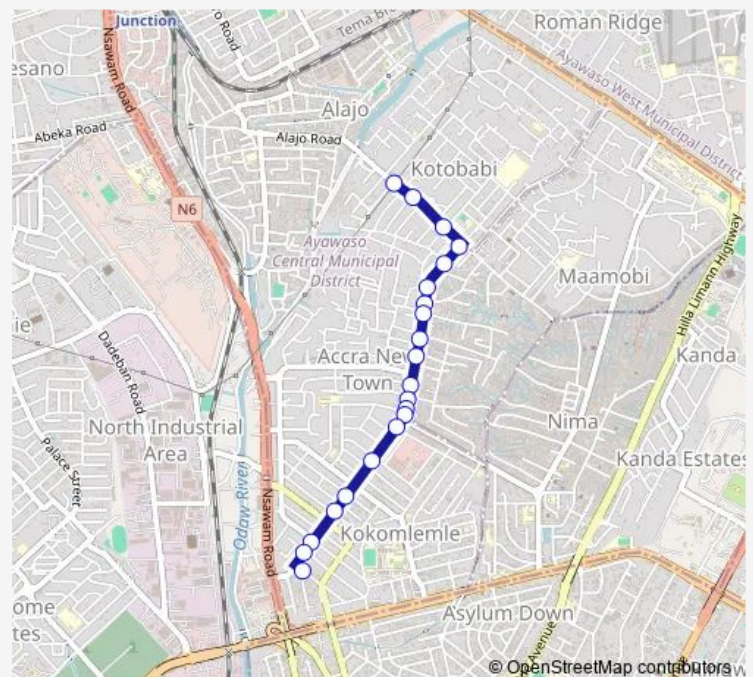

Circle Lido

### Route schedule

Kotobabi Down (Polo Park) — Circle Lido

Monday 06:00

Tuesday 06:00

Wednesday 06:00

Thursday 06:00

Friday 06:00

Saturday 06:00

### Route info

Direction: Kotobabi Down (Polo Park)

Stops: 21

Trip Duration: 0 hour 45 min

309 — Kotobabi Down ↔ Circle Lido

## Direction

Circle Lido — Kotobabi Down (Polo Park)

18 stops

[Open route schedule](#)

Circle Lido

Hubtel

Avalley

Caprice Junction