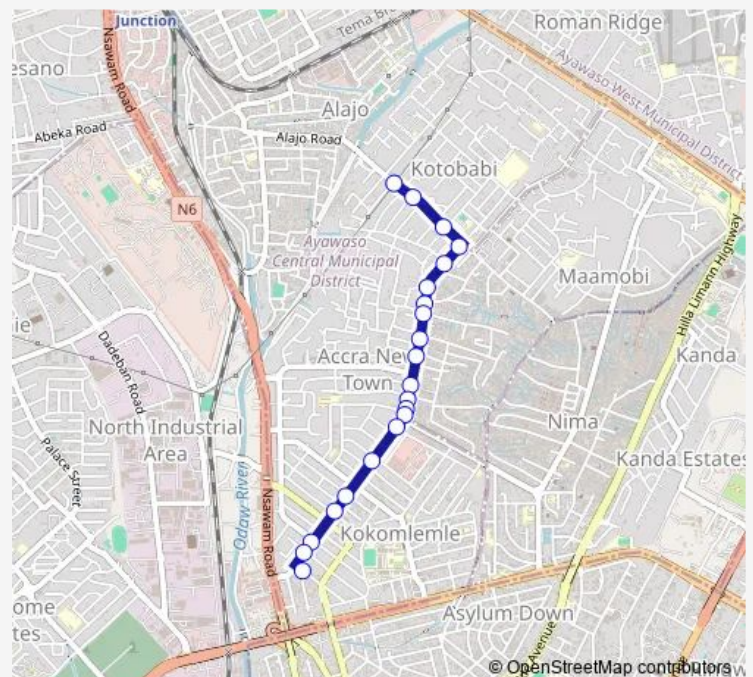

Circle Lido

### Route schedule

Kotobabi Down (Polo Park) — Circle Lido

Monday	06:00
Tuesday	06:00
Wednesday	06:00
Thursday	06:00
Friday	06:00
Saturday	06:00
Sunday	06:00

### Route info

Direction: Kotobabi Down (Polo Park)

Stops: 21

Trip Duration: 0 hour 45 min

309 — Kotobabi Down ↔ Circle Lido

## Direction

Circle Lido — Kotobabi Down (Polo Park)

18 stops

[Open route schedule](#)

Circle Lido

Hubtel

Avalley

Caprice Junction