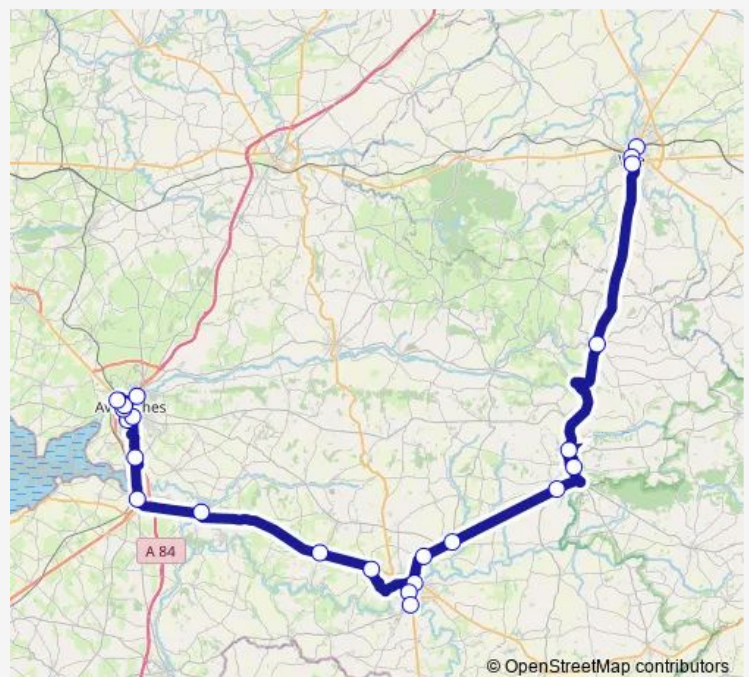

Saturday —

Sunday 19:45

Route info

Direction: Vire Normandie - Vire_Gare sncf

Stops: 23

Trip Duration: 2 hour 15 min

Avranches - Avranches_Jardin des Plantes

Avranches - Avranches_Plc Littré

Avranches - Gare Sncf

Avranches - Avranches_Hôpital

Direction

Avranches - Avranches_Hôpital — Vire Normandie - Vire_Gare sncf

23 stops

[Open route schedule](#)

Avranches - Avranches_Hôpital

Avranches - Gare Sncf

Saturday —

Sunday —

Route info

Direction: Avranches - Avranches_Hôpital

Stops: 23

Trip Duration: 2 hour 12 min

Direction

Vire Normandie - Vire_Gare sncf — Avranches - Avranches_Hôpital