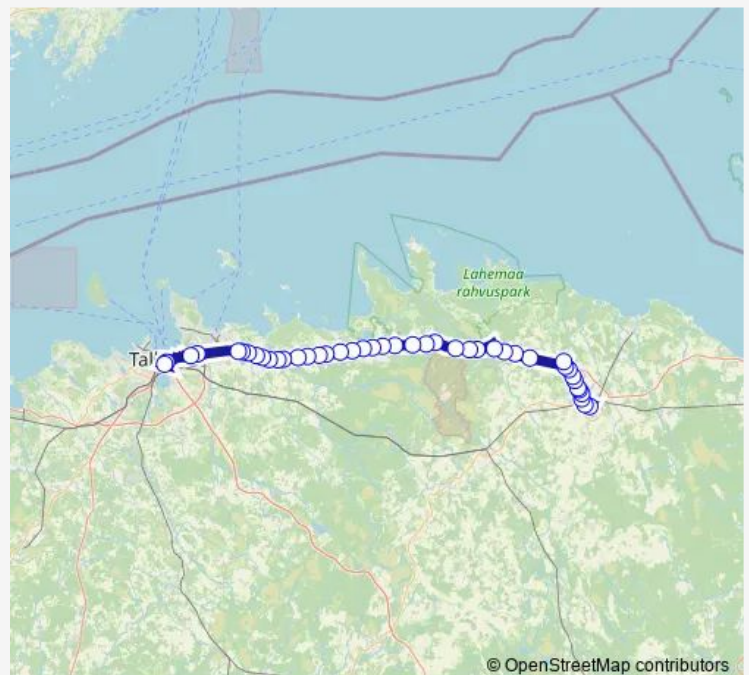

Bus 309 Tallinn - Valgejõe - Viitna - Haljala - Rakvere

[Go to website](#)

Direction

undefined — undefined

0 stops

[Open route schedule](#)

Route schedule

undefined — undefined

Monday	13:45
Tuesday	13:45
Wednesday	13:45
Thursday	13:45
Friday	13:45
Saturday	13:45
Sunday	13:45

Route info

Direction:

Stops: 0

Trip Duration: – min

Direction

undefined — undefined

0 stops