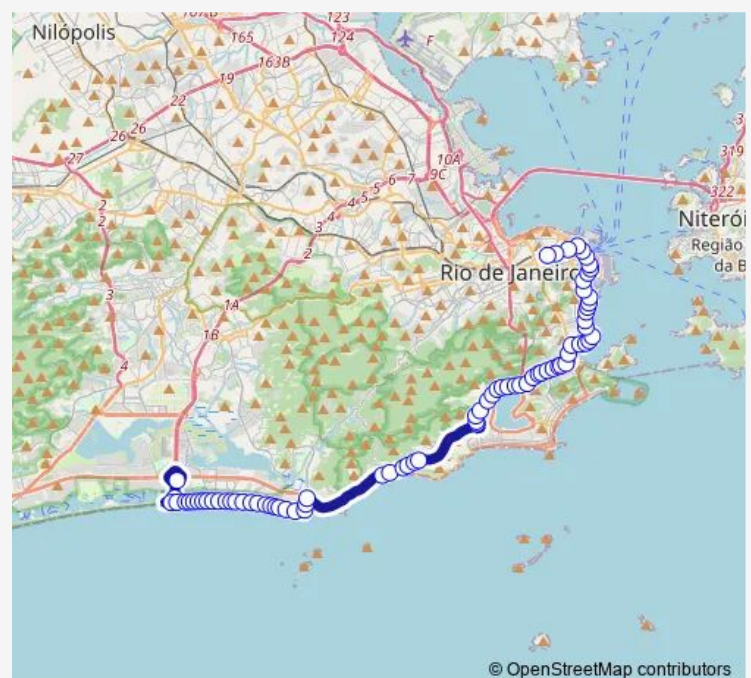

Tucumã

Cruz Lima

Honório de Barros

Sady de Gusmão

Route schedule

Terminal Procópio Ferreira : Plat. Norte — Terminal Alvorada : Plataforma C4

Monday 00:00

Tuesday 00:00

Wednesday 00:00

Thursday 00:00

Friday 00:00

Saturday 00:00

Sunday 00:00

Route info

Direction: Terminal Procópio Ferreira : Plat. Norte

Stops: 75

Trip Duration: 1 hour 21 min

© OpenStreetMap contributors

309 — Terminal Alvorada - Central

BusMaps

BRS 1,2,3,I: Marquês de Abrantes

BRS 1,2,3,I: Farani

BRS 3,I: Visconde de Ouro Preto I

BRS 1,2,3,I: Muniz Barreto