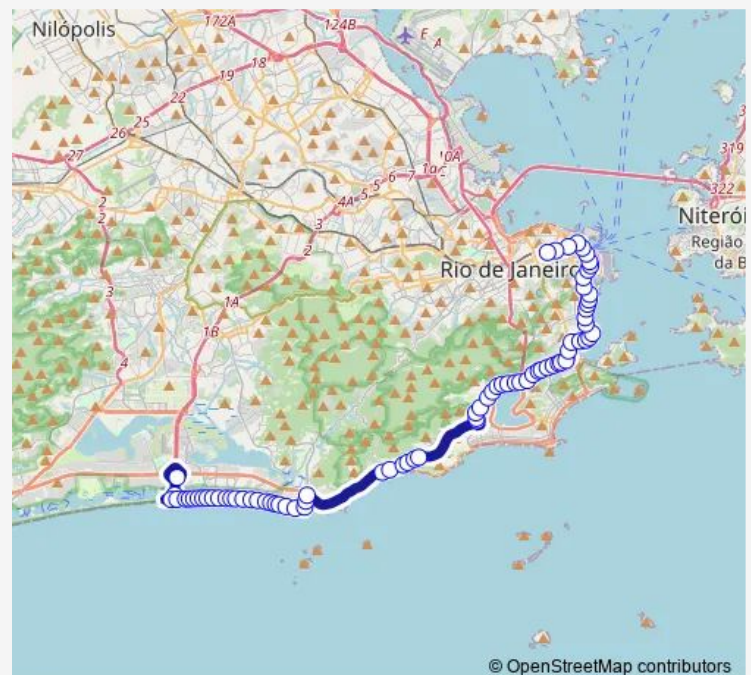

Tucumã

Cruz Lima

Honório de Barros

Sady de Gusmão

Route schedule

Terminal Procópio Ferreira : Plat. Norte — Terminal Alvorada : Plataforma C4

Monday 00:00

Tuesday 00:00

Wednesday 00:00

Thursday 00:00

Friday 00:00

Saturday 00:00

Sunday 00:00

Route info

Direction: Terminal Procópio Ferreira : Plat. Norte

Stops: 75

Trip Duration: 1 hour 27 min

© OpenStreetMap contributors

309 — Terminal Alvorada - Central

BusMaps

BRS 1,2,3,I: Marquês de Abrantes

BRS 1,2,3,I: Farani

BRS 3,I: Visconde de Ouro Preto I

BRS 1,2,3,I: Muniz Barreto