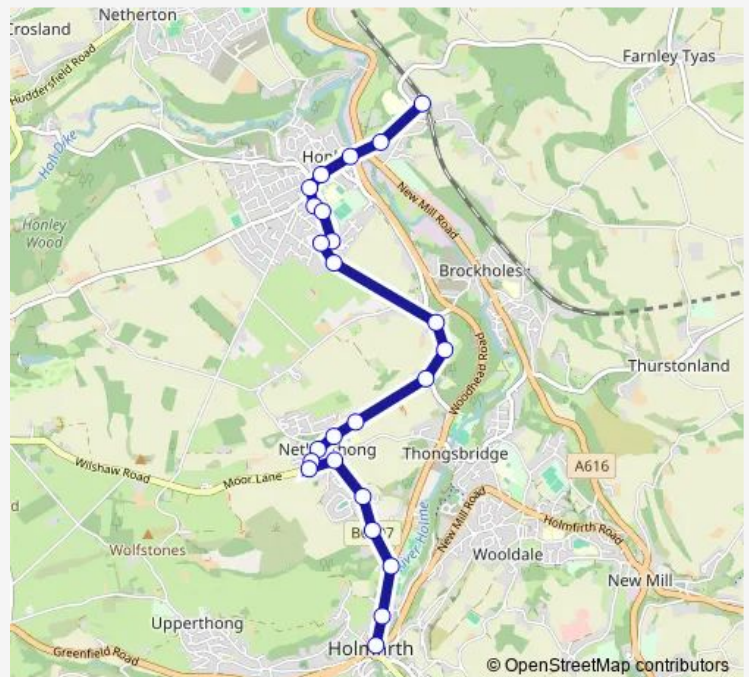

Town Gate St Anns Square

New Rd Netherfield Drive

New Rd Hebble Drive

Route schedule

Station Rd Station Approach — Bus Station stans B

Monday 09:30

Tuesday 09:30

Wednesday 09:30

Thursday 09:30

Friday 09:30

Saturday 09:30

Sunday —

Route info

Direction: Station Rd Station Approach

Stops: 24

Trip Duration: 0 hour 20 min

■ 309 — Honley - Holmfirth

Holmfirth Lidl

Holmfirth Fire Station

Bus Station stans B

Direction

Bus Station stans B — Station Rd Station Approach

25 stops

[Open route schedule](#)

Denham Drive

Dean Avenue

Dean Brook Rd Out Lane

Dean Brook Rd Deanhouse Lane

Dean Brook Dean Calf Hill Road

Upper Hagg Road

Upper Hagg Rd Upper Hagg Farm

Long Ln Chesterton Drive