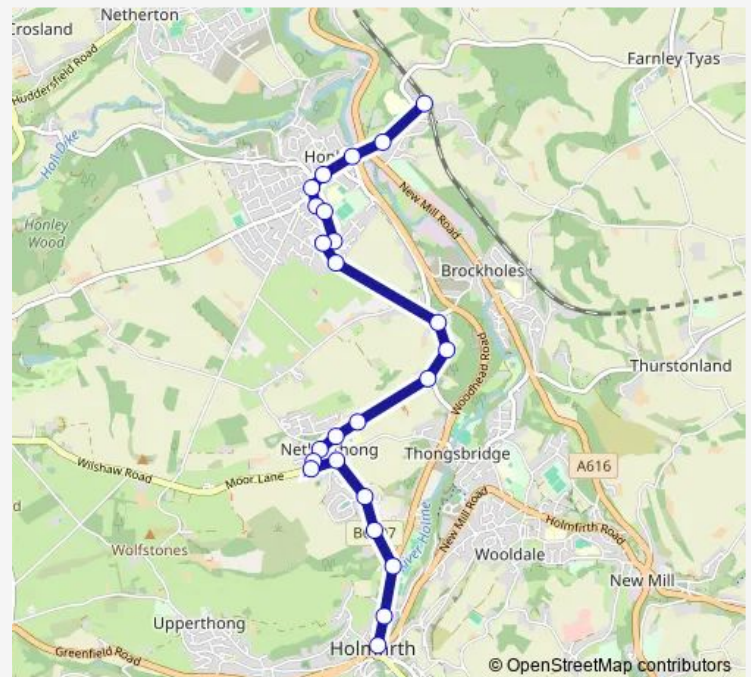

Town Gate St Anns Square

New Rd Netherfield Drive

New Rd Hebble Drive

Route schedule

Station Rd Station Approach — Bus Station stans B

Monday 09:30

Tuesday 09:30

Wednesday 09:30

Thursday 09:30

Friday 09:30

Saturday 09:30

Sunday —

Route info

Direction: Station Rd Station Approach

Stops: 24

Trip Duration: 0 hour 20 min

309 — Honley - Holmfirth

Holmfirth Lidl

Holmfirth Fire Station

Bus Station stans B

Direction

Bus Station stans B — Station Rd Station Approach

25 stops

[Open route schedule](#)

Denham Drive

Dean Avenue

Dean Brook Rd Out Lane

Dean Brook Rd Deanhouse Lane

Dean Brook Dean Calf Hill Road

Upper Hagg Road

Upper Hagg Rd Upper Hagg Farm

Long Ln Chesterton Drive