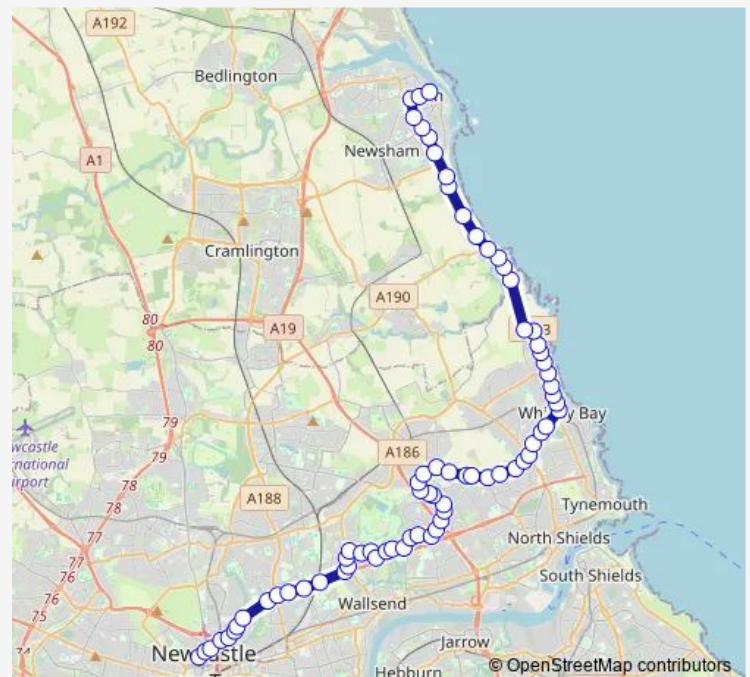

Mullen Road - Allendale Avenue

Battle Hill Drive-Birkdale Close

Battle Hill Drive-Broomfield Avenue

Route schedule

Haymarket Bus Station — Bus station

Monday 05:45-22:30

Tuesday 05:45-22:30

Wednesday 05:45-22:30

Thursday 05:45-22:30

Friday 05:45-22:30

Saturday 06:07-22:30

Sunday 07:25-22:30

Route info

Direction: Haymarket Bus Station

Stops: 72

Trip Duration: 1 hour 3 min