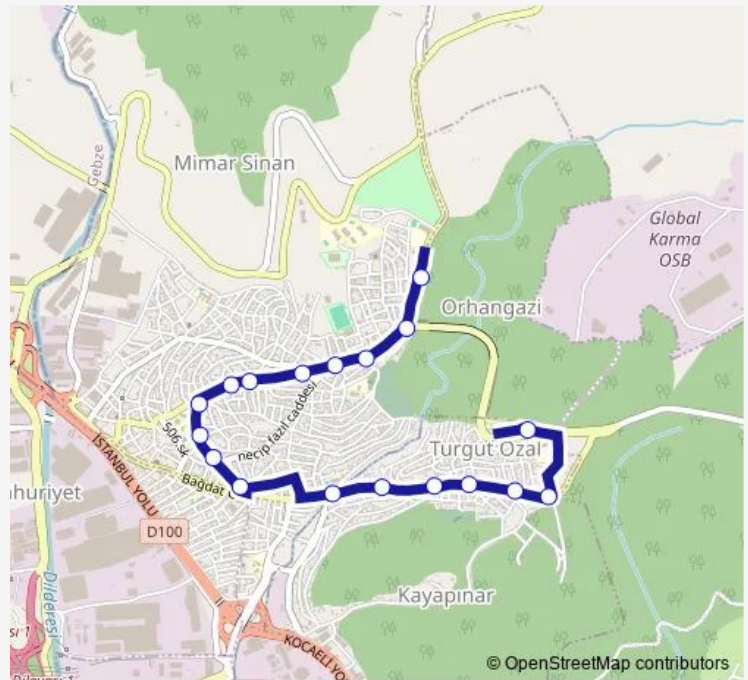

Route schedule

Dilovasi Kaymakamlığı 2 — Dilovasi Devlet Hastanesi

Monday 07:50-17:05

Tuesday 07:50-17:05

Wednesday 07:50-17:05

Thursday 07:50-17:05

Friday 07:50-17:05

Saturday 08:25-17:05

Sunday 08:25-17:05

Route info

Direction: Dilovasi Kaymakamlığı 2

Stops: 19

Trip Duration: 0 hour 9 min

309 — Dilovasi -Tavşancil

BusMaps

Direction

Tuesday 07:57-17:45

Wednesday 07:57-17:45

Thursday 07:57-17:45

Friday 07:57-17:45

Saturday 09:05-18:10

Sunday 09:05-18:10

Route info

Direction: Dilovasi Devlet Hastanesi