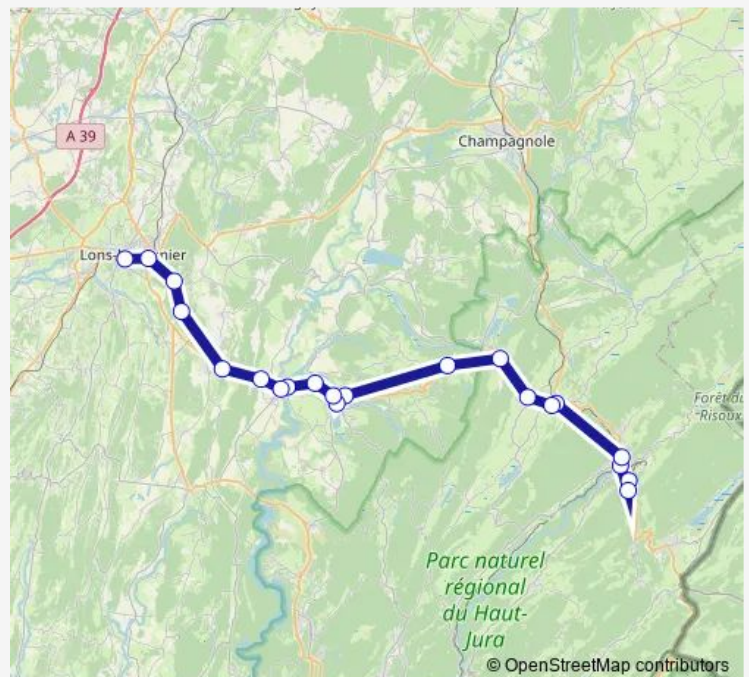

Friday 06:07-18:45

Saturday 06:07-18:45

Sunday 06:07-18:45

**Route info**

Direction: Lons Gare Sncf

Stops: 21

Trip Duration: 1 hour 28 min

■ 309 — Lons LE Saunier - Morez

## Direction

Place de Verdun — Morez Gare S.N.C.F.

21 stops

[Open route schedule](#)

Place de Verdun

Lons Gare Sncf

Condamine

Village

## Route info

Direction: Place de Verdun

Stops: 21

Trip Duration: 1 hour 35 min