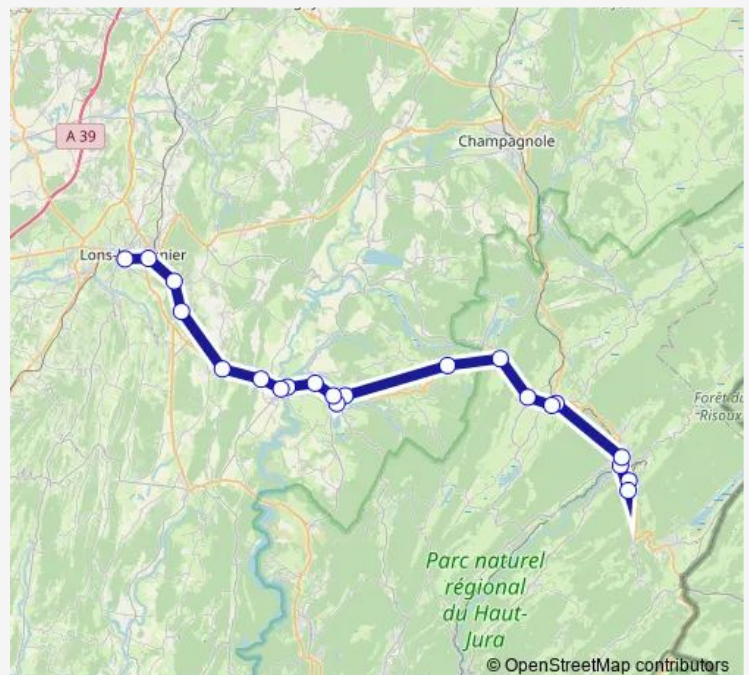

Friday 06:07-18:45

Saturday 06:07-18:45

Sunday 06:07-18:45

**Route info**

Direction: Lons Gare Sncf

Stops: 21

Trip Duration: 1 hour 28 min

■ 309 — Lons LE Saunier - Morez

**BusMaps**

## Route info

Direction: Place de Verdun

Stops: 21

Trip Duration: 1 hour 35 min