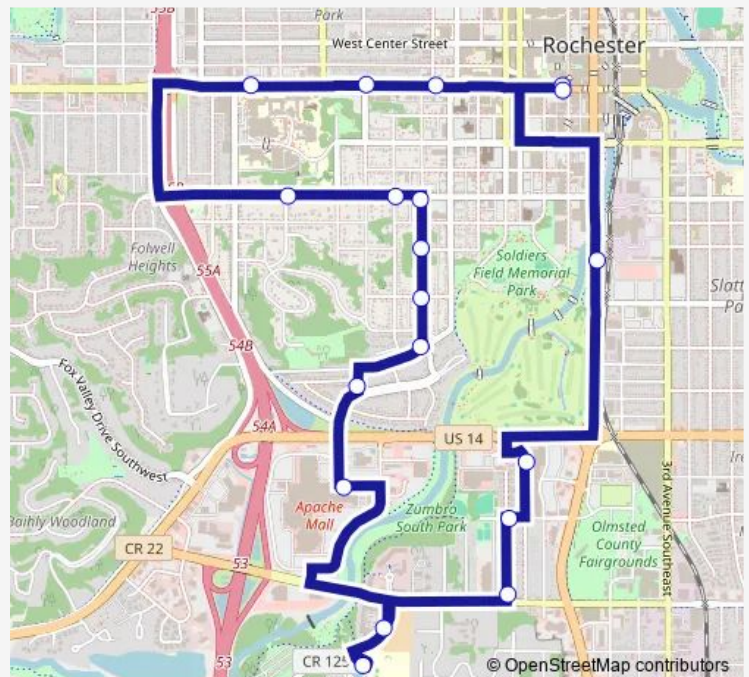

### Direction

Downtown Transit CTR B — Downtown Transit CTR B

19 stops

[Open route schedule](#)

Downtown Transit CTR B

2 ST SW AND 7 AVE Sw

2 ST SW AND 9 AVE Sw

2 ST SW AT ST Marys Hospital

Mayowood RD SW AND 16 ST Sw

Crossrds Coll AT Mayowds RD Sw

4 AVE SW AND 16 ST Sw

14 ST SW AND 4 AVE Sw

3 AVE SW AND Crossrds DR Sw

Bdwy AVE S AND N OF 9 ST Se

Downtown Transit CTR B

### Route schedule

Downtown Transit CTR B — Downtown Transit CTR B

Monday 05:45-18:16

Tuesday 05:45-18:16

Wednesday 05:45-18:16

Thursday 05:45-18:16

Friday 05:45-18:16

Saturday —

### Route info

Direction: Downtown Transit CTR B

Stops: 19

Trip Duration: 0 hour 32 min

**Direction**

undefined — undefined

0 stops

[Open route schedule](#)