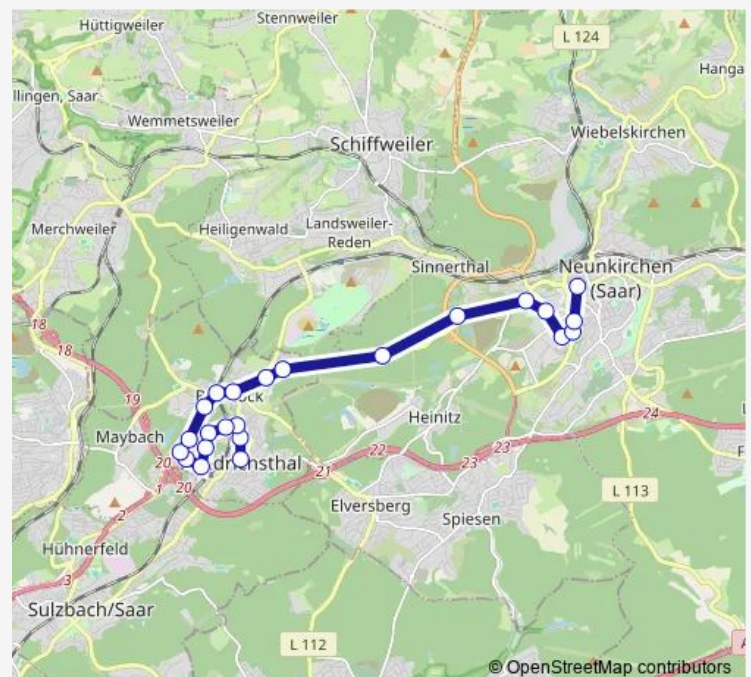

### Route info

Direction: Markt, Friedrichsthal

Stops: 17

Trip Duration: 0 hour 18 min