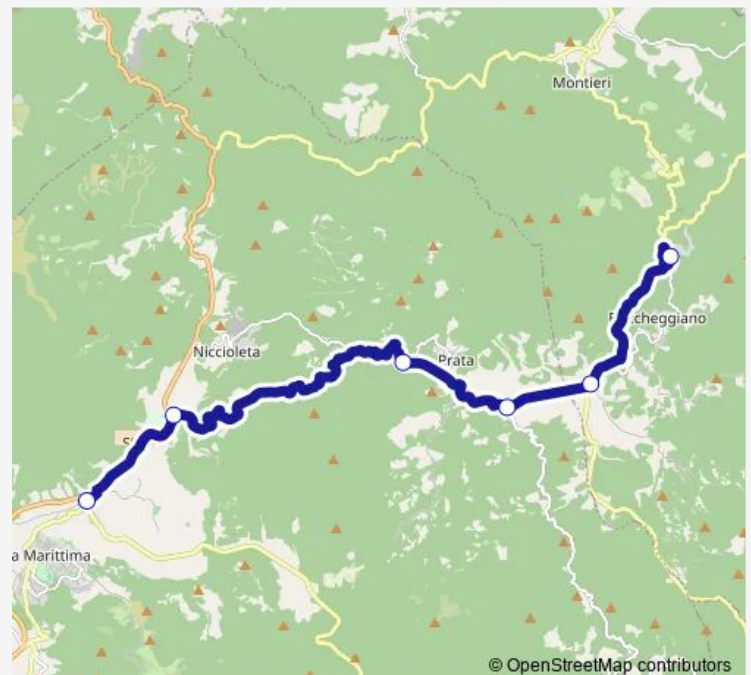

## Route schedule

Bivio Miniera Campiano — Ghirlanda Enoteca

Monday	14:05
Tuesday	14:05
Wednesday	14:05
Thursday	14:05
Friday	14:05
Saturday	14:05
Sunday	—

## Route info

Direction: Bivio Miniera Campiano

Stops: 6

Trip Duration: 0 hour 22 min

45M Bus time schedules and route maps are available in an offline PDF at [busmaps.com](https://busmaps.com). Use the [busmaps.com](https://busmaps.com) website to see live bus times, train schedule or subway schedule, and step-by-step directions for all public transit in Montieri