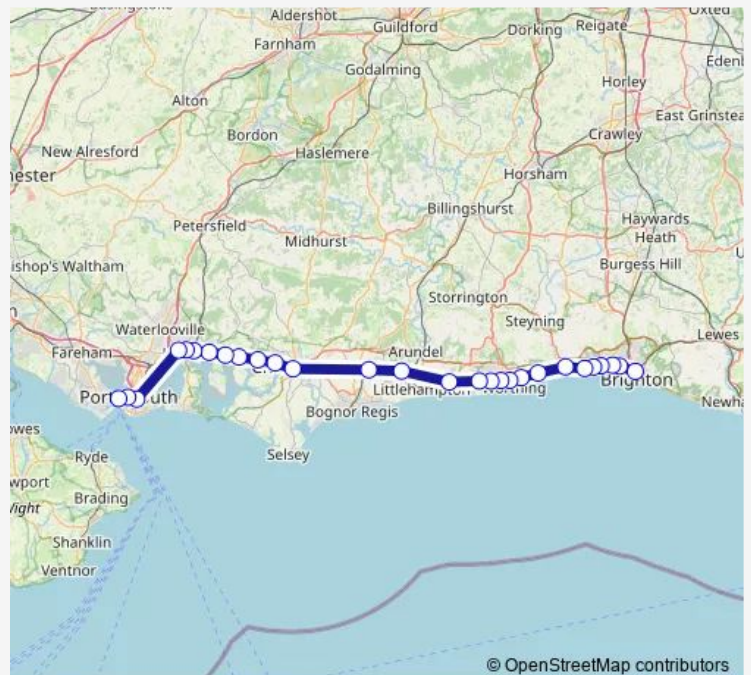

West Worthing

Durrington-on-Sea

Goring-by-Sea

Angmering

Ford

Barnham

Chichester

Fishbourne

Bosham

Nutbourne

Southbourne

Route schedule

Brighton — Portsmouth Harbour

Monday 05:00-22:00

Tuesday 05:00-22:00

Wednesday 05:00-22:00

Thursday 05:00-22:00

Friday 05:00-22:00

Saturday 06:02-22:02

Sunday 07:15-21:30

Route info

Direction: Brighton

Stops: 28

Trip Duration: 1 hour 38 min

© OpenStreetMap contributors

■ Sn:Btn->Pmh — SN train service from BTN to Pmh

Emsworth

Warblington

Havant

Bedhampton

Fratton

Portsmouth & Southsea