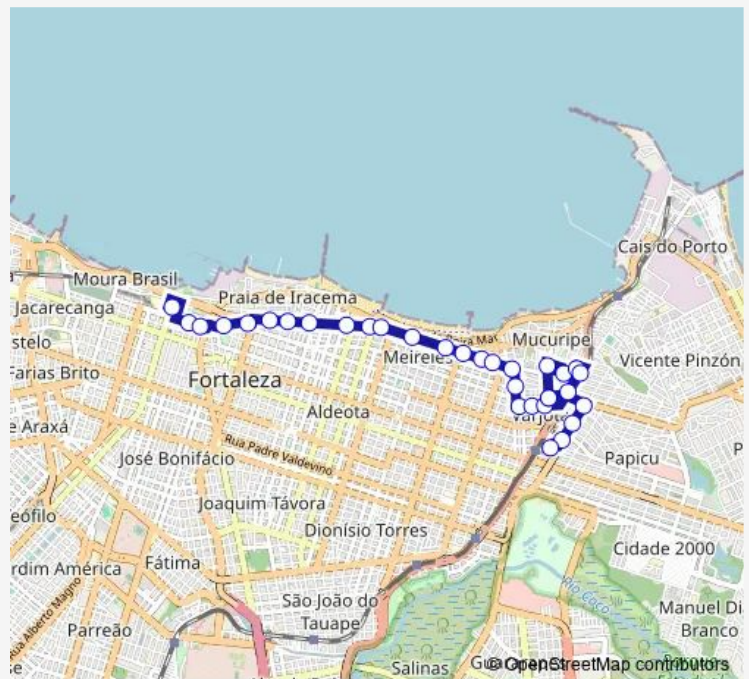

RUA Republica DO Libano, S/N

RUA Republica DO Libano, 1435

RUA República DO Líbano, 1218

Route schedule

RUA DOR Joao Moreira, 489 — Praça Terminal Papicu, Sn

Monday 05:31-22:28

Tuesday 05:31-22:28

Wednesday 05:31-22:28

Thursday 05:31-22:28

Friday 05:31-22:28

Saturday 05:31-00:08⁺¹

Sunday —

Route info

Direction: RUA DOR Joao Moreira, 489

Stops: 32

Trip Duration: 0 hour 38 min

903-Varjota/Centro — Varjota/Centro

RUA Manuel Jesuino, 807

RUA Manuel Jesuino, 420

RUA JAI Vasconcelos, 460

RUA MES Jeronimo (D48), 233

Avenida ALM Henrique Saboia, 856

Avenida ALM Henrique Saboia, 2364

RUA Manuel Jesuino, 807

Thursday 05:30-22:58

Friday 05:30-22:58

Saturday 06:09-23:34

Sunday —

Route info

Direction: Praça Terminal Papicu, Sn

Stops: 19

Trip Duration: 0 hour 38 min