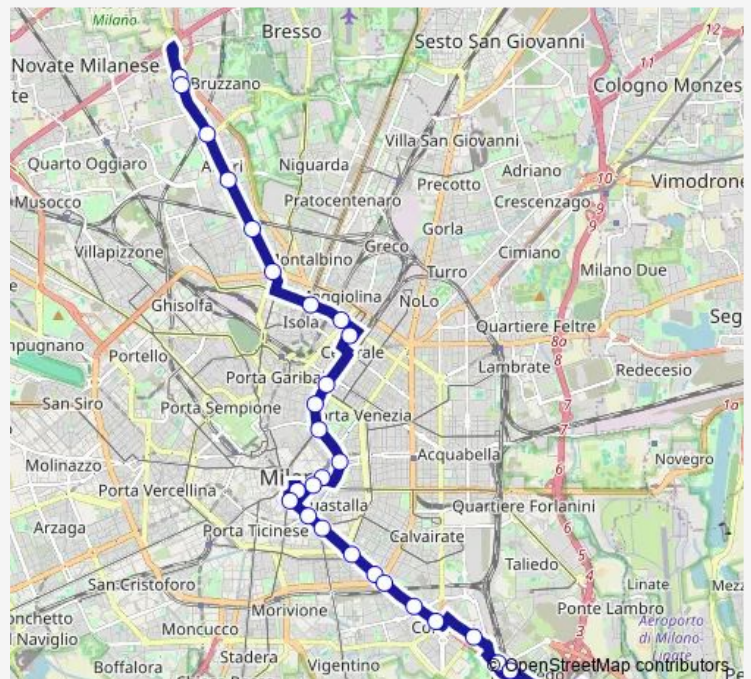

crocetta m3

p.ta romana m3

c.so lodi via friuli

Route schedule

comasina m3 — san donato m3

Monday 00:25-05:45

Tuesday 00:25-05:15

Wednesday 00:25-05:45

Thursday 00:25-05:15

Friday 00:25-05:15

Saturday 00:25-05:15

Sunday 00:25-05:45

Route info

Direction: comasina m3

Stops: 29

Trip Duration: 0 hour 58 min

NM3 — comasina m3 - san donato m3

lodi m3

brenta m3

corvetto m3

porto di mare m3

rogoredo m3

rogoredo m3

san donato m3

Sunday 00:29-05:45

Route info

Direction: san donato m3

Stops: 30

Trip Duration: 0 hour 59 min

maciachini m3

dergano m3

affori centro m3