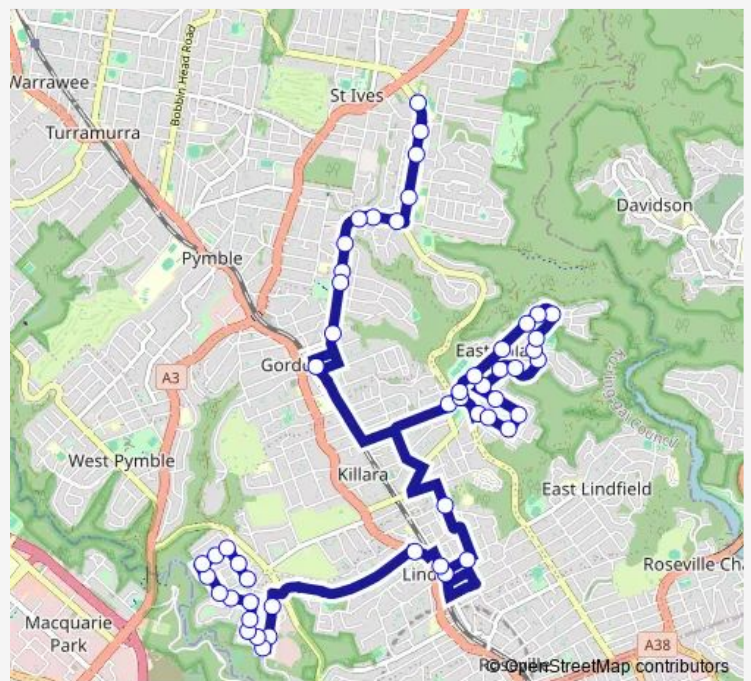

School Bus 9071 Masada College to Beaumont Rd at Anembo Cr, Killara via East Killara

[Go to website](#)

Direction

Masada College, Link Rd — Beaumont Rd At Anembo Cres

51 stops

[Open route schedule](#)

- Masada College, Link Rd
- Horace St After Stanley St
- St Ives Community Church, Horace St
- St Ives High School, Horace St
- Eucalyptus St At Pindari Av
- Eucalyptus St After Sussex Rd
- Sage St Before Lowry Cres
- Rosedale Rd At Baldwin St
- Rosedale Rd At Elgin St
- Rosedale Rd At Darnley St
- Rosedale Rd At Melkin End
- Gordon Station, Werona Av, Stand D
- Koola Av After Rosebery Rd
- Birdwood Av After Koola Av
- Springdale Rd At Birdwood Av
- Springdale Rd At Larchmont Av
- Springdale Rd At Yirgella Av
- Yirgella Av At Churchill Rd
- Churchill Rd At Monmouth Av
- Wentworth Av After Churchill Rd

Route schedule

Masada College, Link Rd — Beaumont Rd At Anembo Cres

Monday	15:58
Tuesday	15:58
Wednesday	15:58
Thursday	15:58
Friday	15:58
Saturday	—
Sunday	—

Route info

Direction: Masada College, Link Rd

Stops: 51

Trip Duration: 0 hour 49 min

9071 — Masada College to Beaumont Rd at Anembo Cr, Killara via East Killara **BusMaps**

Wentworth Av At Bligh St

Wentworth Av After Bligh St

Wentworth Av At Barrie St

Carramar Rd Opp Edmund St

Knox St At Edmund St

Johnson St At Knox St

Johnson St After Knox St

Charles St At Fiddens Wharf Rd

Charles St Opp Quebec Av

Terrace Rd At Charles St

Terrace Rd Opp Eustace Pde