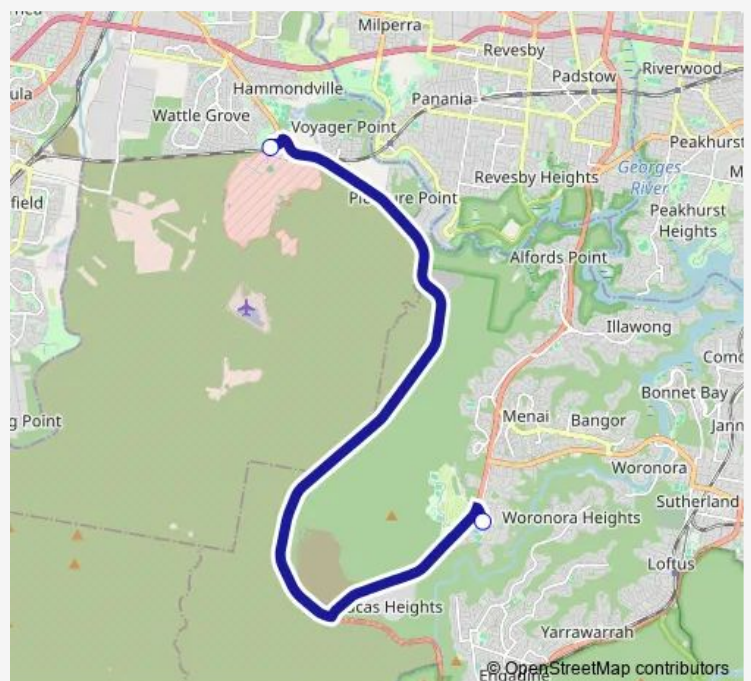

### Direction

undefined — undefined

0 stops

[Open route schedule](#)

### Route schedule

undefined — undefined

Monday	15:15
Tuesday	15:15
Wednesday	15:15
Thursday	15:15
Friday	15:15
Saturday	—
Sunday	—

### Route info

Direction:

Stops: 0

Trip Duration: — min

S704 — Lucas Heights Community School to Holsworthy

S704 School Bus time schedules and route maps are available in an offline PDF at [busmaps.com](https://busmaps.com). Use the [busmaps.com](https://busmaps.com) website to see live bus times, train schedule or subway schedule, and step-by-step directions for all public transit in Liverpool