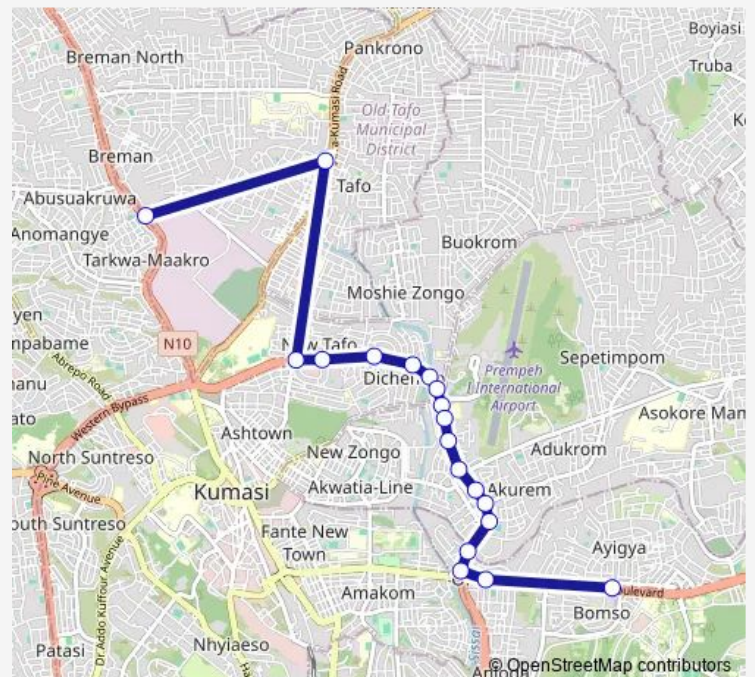

stop_74

stop_75

stop_76

stop_77

stop_78

stop_140

stop_146

Route schedule

stop_383 — stop_146

Monday 00:00

Tuesday 00:00

Wednesday 00:00

Thursday 00:00

Friday 00:00

Saturday 00:00

Sunday 00:00

Route info

Direction: stop_383

Stops: 19

Trip Duration: 1 hour 10 min

■ 30 — 30I

Direction

stop_75 — stop_383

18 stops

[Open route schedule](#)

stop_75

stop_74

stop_69

stop_68

stop_67

stop_66

stop_65