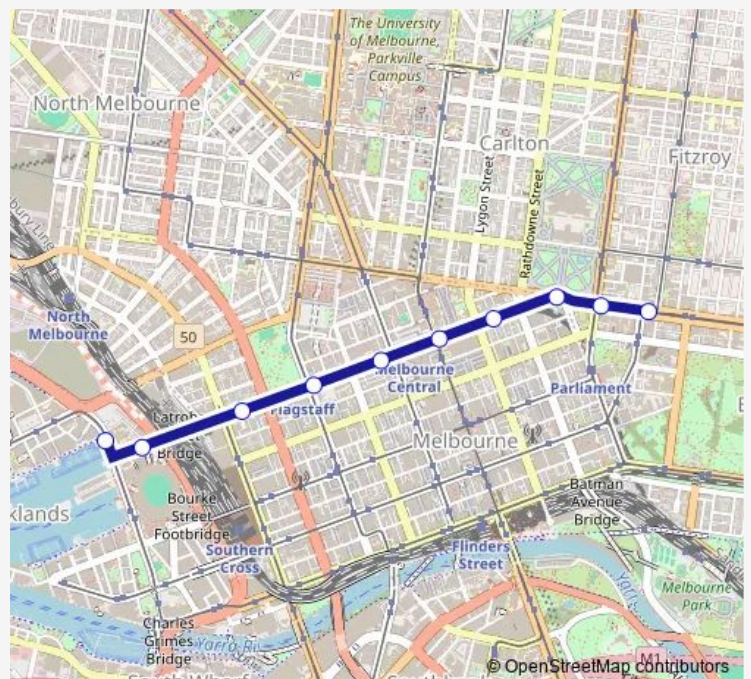

Tram 30 Central Pier Docklands - St Vincents Plaza

[Go to website](#)

**Direction**

D2-Central Pier/Harbour Esp (Docklands) — 10-Nicholson St/Victoria Pde (Carlton)

9 stops

[Open route schedule](#)

- D2-Central Pier/Harbour Esp (Docklands)
- D1-Docklands Stadium/La Trobe St (Docklands)
- 1-Spencer St/La Trobe St (Melbourne City)
- 3-Flagstaff Station/La Trobe St (Melbourne City)
- 5-Melbourne Central Station/La Trobe St (Melbourne City)
- 6-Melbourne Central & State Library stations/La Trobe St (Melbourne City)
- 8-Exhibition St/La Trobe St (Melbourne City)
- 9-Victoria St/La Trobe St (Melbourne City)
- 10-Nicholson St/Victoria Pde (Carlton)

Route schedule

D2-Central Pier/Harbour Esp (Docklands) — 10-Nicholson St/Victoria Pde (Carlton)

Monday	06:15-23:54
Tuesday	06:15-23:54
Wednesday	06:15-23:54
Thursday	06:15-23:54
Friday	—
Saturday	06:14-01:00 <sup>+1</sup>
Sunday	07:35-23:49

Route info

Direction: D2-Central Pier/Harbour Esp (Docklands)

Stops: 9

Trip Duration: 0 hour 12 min

## Direction

D2-Central Pier/Harbour Esp (Docklands) — 10-Nicholson St/Victoria Pde (Carlton)

9 stops

[Open route schedule](#)

D2-Central Pier/Harbour Esp (Docklands)

D1-Docklands Stadium/La Trobe St (Docklands)