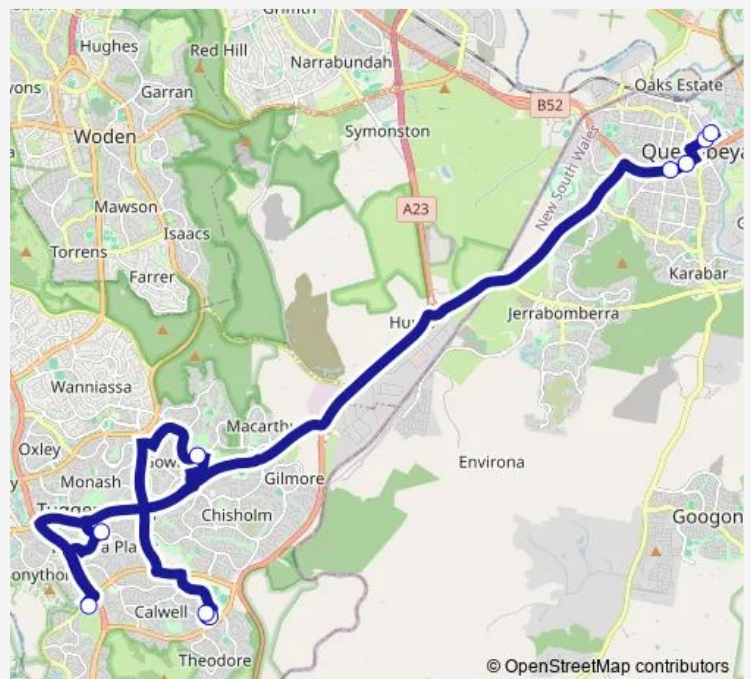

School Bus S162 St Francis of Assisi Primary to Queanbeyan Interchange

[Go to website](#)

Direction

St Francis Of Assisi Primary School — Queanbeyan Interchange, Stand 2

9 stops

[Open route schedule](#)

St Francis Of Assisi Primary School

Calwell High School

Holy Family PS Castleton Cr

Covenant College School Grounds

Mackillop College School Grounds

Canberra Av After Stornaway Rd

Farrer PI Opp Queanbeyan Showground

Morisset St Before Collett St

Queanbeyan Interchange, Stand 2

Route schedule

St Francis Of Assisi Primary School — Queanbeyan Interchange, Stand 2

Monday 15:10

Tuesday 15:10

Wednesday 15:10

Thursday 15:10

Friday 15:10

Saturday —

Sunday —

Route info

Direction: St Francis Of Assisi Primary School

Stops: 9

Trip Duration: 0 hour 44 min