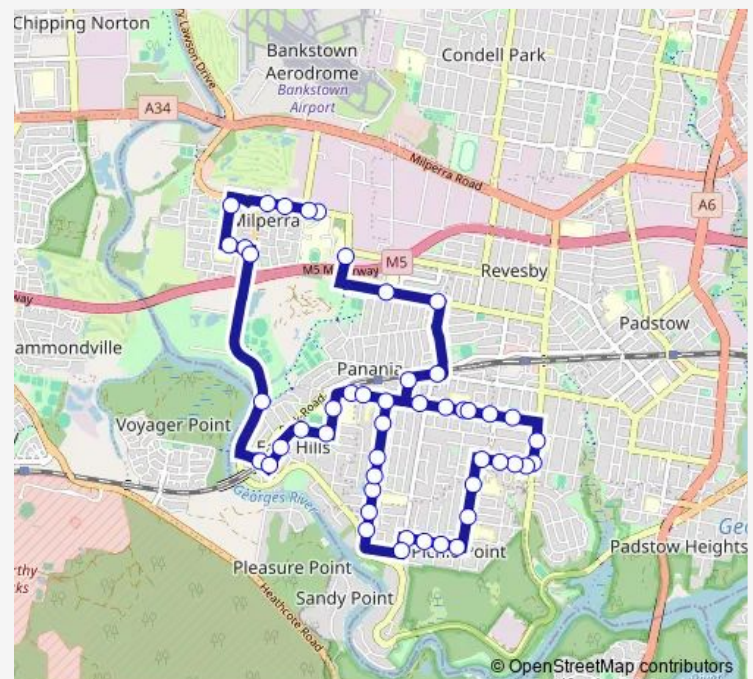

Pozieres Av Before Henry Lawson Dr

Henry Lawson Dr Opp Pozieres Av

Henry Lawson Dr Opp Kelso Beach Reserve

East Hills Station, Maclaurin Av

Broe Av At Thompson Lane

Broe Av At Forest Rd

Lehn Rd Opp Harcourt Av

East Hills Public School, Lehn Rd

East Hill Public School, Lucas Rd

Tower St At Sherlock Av

Tower St Opp St Christophers Primary School

Salvation Army Church, Tower St

Tower St Opp Rodgers Av

Tower Street Public School, Tower St

Route schedule

Western Sydney University, Bullecourt Av — Horsley Rd
Opp Beaconsfield St

Monday	07:35
Tuesday	07:35
Wednesday	07:35
Thursday	07:35
Friday	07:35
Saturday	—
Sunday	—

Route info

Direction: Western Sydney University, Bullecourt Av

Stops: 48

Trip Duration: 0 hour 48 min

S162 — WSU Bankstown to Mt St Joseph Secondary School via East Hills, Picnic Point

Tower Street Public School, Tower St

Tower St Opp Narooma Cl

Tower St At Harries Wkwy