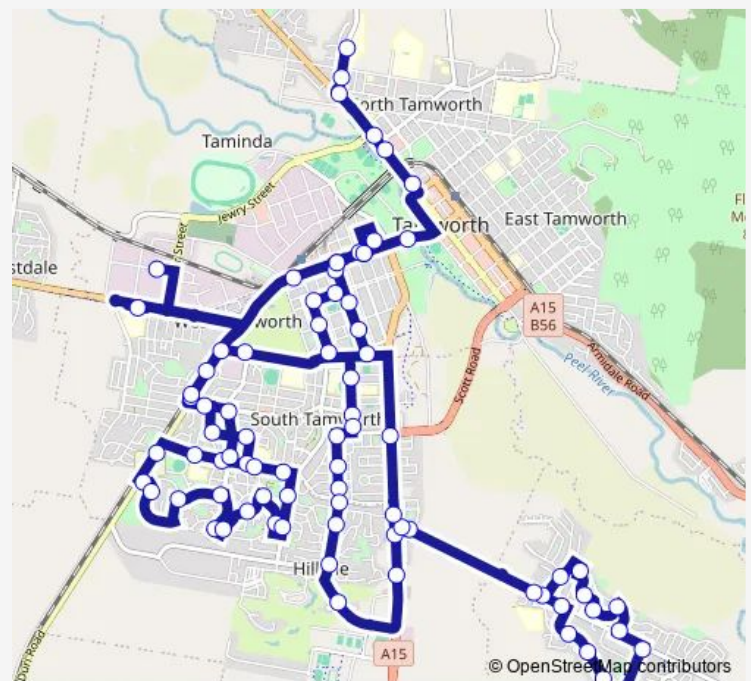

Tuesday 15:04

Wednesday 15:04

Thursday 15:04

Friday 15:04

Saturday —

Sunday —

Route info

Direction: Mccarthy Catholic College, Tribe St

Stops: 81

Trip Duration: 1 hour 26 min

S162 — Rabbit Bus - Mccarthy Catholic to South Tamworth via Calala

Kurrajong St At Morilla St

Kurrajong St At Garden St

Garden St At Wahroonga Dr

Dibar Dr After Wahroonga Dr

Dibar Dr After Gunagulla St

One Tree Hill Park, Bandalong St

Bandalong St Before Wahroonga Dr

Grant St After Wahroonga Dr

Grant St At Alexis St

Hillvue Rd At Croydon Av

Hillvue Rd Opp St Edward's Primary School

Goonoo Goonoo Rd Before Wilburtree St

Goonoo Goonoo Rd Before Vera St

Tamworth Buslines Depot, Hume St

S162 School Bus time schedules and route maps are available in an offline PDF at busmaps.com. Use the busmaps.com website to see live bus times, train schedule or subway schedule, and step-by-step directions for all public transit in Tamworth