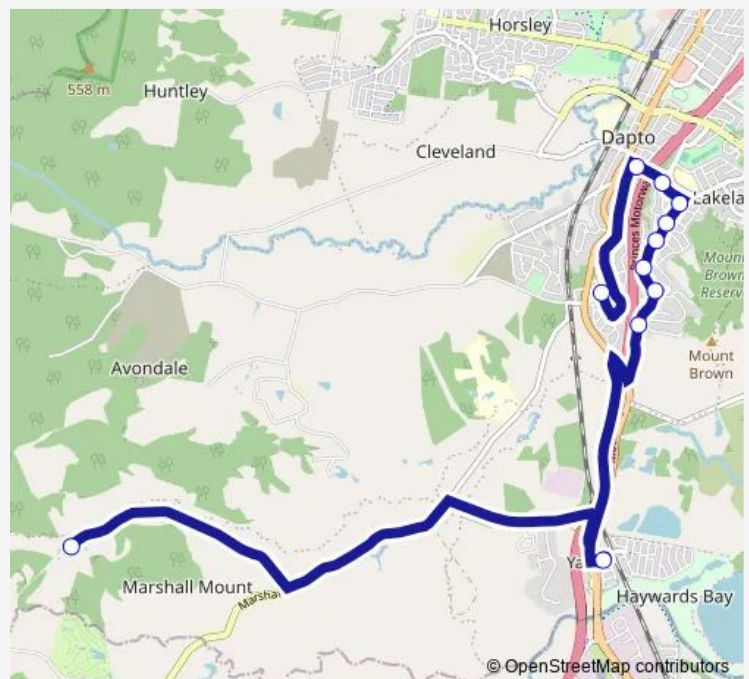

Wednesday 08:18

Thursday 08:18

Friday 08:18

Saturday —

Sunday —

Route info

Direction: 259 North Marshall Mount Rd

Stops: 11

Trip Duration: 0 hour 32 min

Direction

Mt Brown Public School, Mount Brown Rd — 259 North Marshall Mount Rd

3 stops

[Open route schedule](#)

Mt Brown Public School, Mount Brown Rd

Princes Hwy Opp Huntley Rd