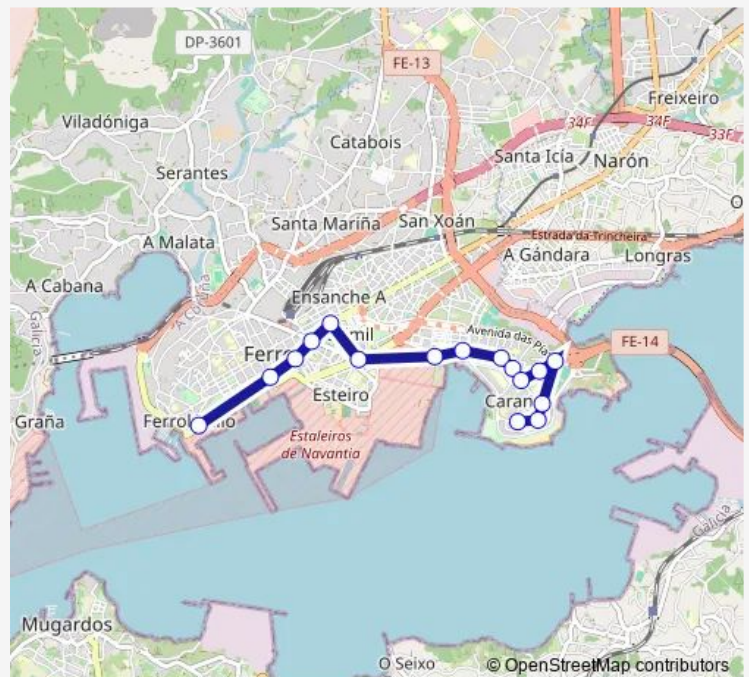

Friday 06:45-22:40

Saturday 07:20-22:40

Sunday 08:00-22:40

Route info

Direction: Caranza

Stops: 14

Trip Duration: 0 hour 18 min

Direction

Praza Vella — Caranza

16 stops

[Open route schedule](#)

Praza Vella

Praza De Galicia

Praza Callao

Praza De España

Mercado Recimil

Thursday 07:00-23:00

Friday 07:00-23:00

Saturday 07:40-23:00

Sunday 08:20-23:00

Route info

Direction: Praza Vella

Stops: 16

Trip Duration: 0 hour 16 min