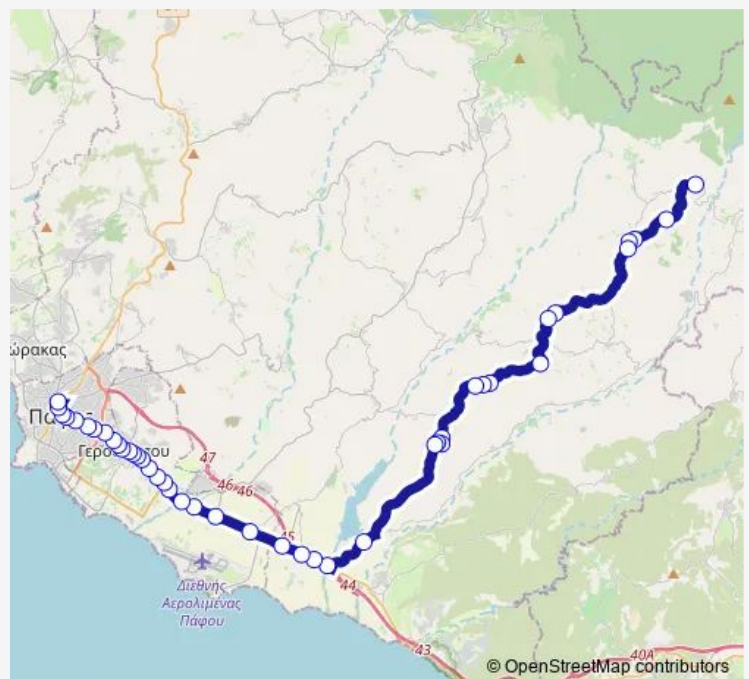

Old Lemesos - Pafos Road - 4th Stop

Old Lemesos - Pafos Road - 2nd Stop

Archiep. Makariou C` Ave. - Anexartiasias 2

Route schedule

Arminou — Karavella Bus Station

Monday	10:30-14:30
Tuesday	10:30-14:30
Wednesday	10:30-14:30
Thursday	10:30-14:30
Friday	10:30-14:30
Saturday	06:30-12:30
Sunday	—

Route info

Direction: Arminou

Stops: 43

Trip Duration: 1 hour 0 min

634 — Arminou - Mesana - Salamiou - Kelokedara - Stavrokonnou - Choletria - Karavella Station

4th Stop Acheleia

Ag. Georgios Church - Acheleia 2

2nd Stop Acheleia

American Academy 2

Elea Golf Club

Archiep. Makariou C` Ave. - Ag. Sergiou 2

Archiep. Makariou C` Ave. - G. Vasileiadi

Archiep. Makariou C` Ave. - Ag. Sergiou 2

Archiep. Makariou C` Ave. - Markou Drakou

Tuesday 06:15

Wednesday 06:15

Thursday 06:15

Friday 06:15

Saturday —

Sunday —

Route info

Direction: Arminou