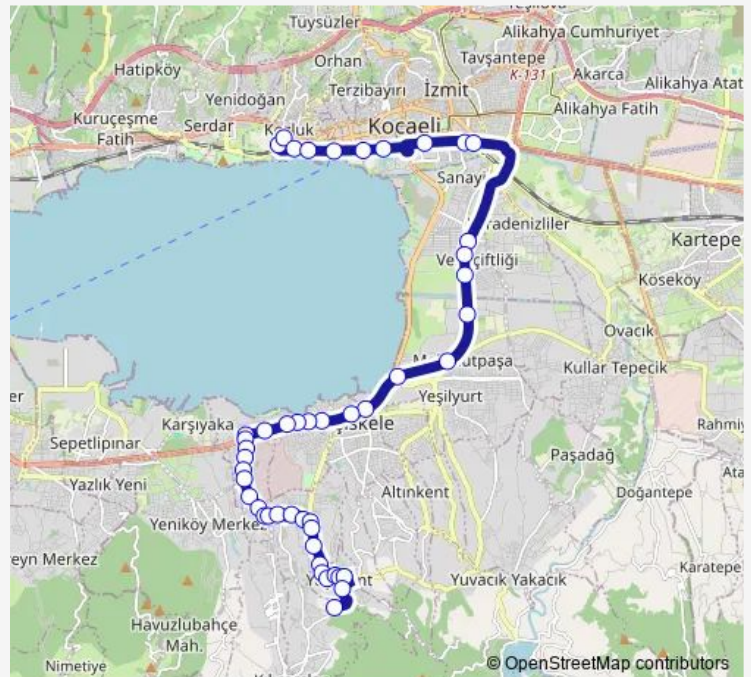

Seymen Üstü 1

Seymen Camii

Route schedule

Bahçecik Depolama Alanı 1 — Bati Terminali Giriş

Monday 06:00-22:45

Tuesday 06:00-22:45

Wednesday 06:00-22:45

Thursday 06:00-22:45

Friday 06:00-22:45

Saturday 06:00-23:15

Sunday 06:35-23:15

Route info

Direction: Bahçecik Depolama Alanı 1

Stops: 48

Trip Duration: 0 hour 33 min

634 — Yeşilkent-İzmit(Yeni Yol)