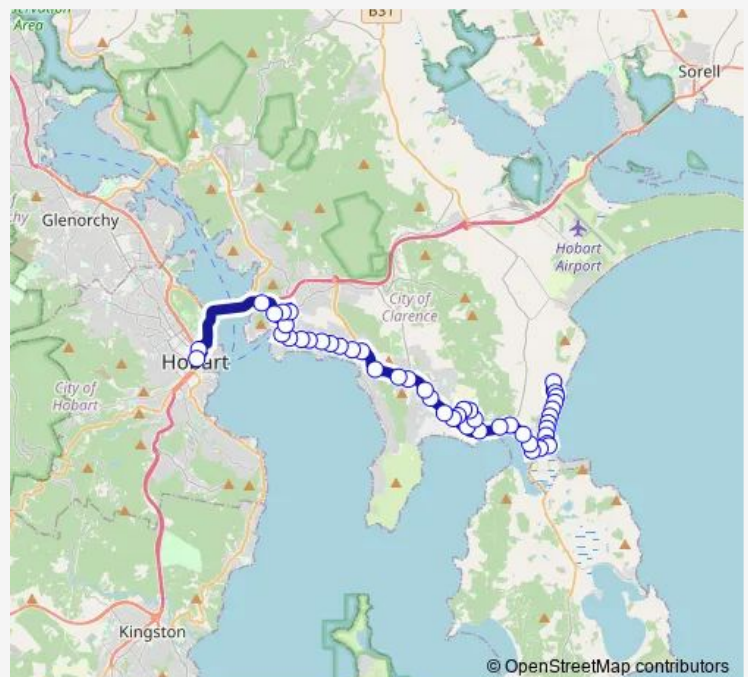

Direction

Hobart City Interchange Stop A3 — No.145 Roches Beach Rd

46 stops

[Open route schedule](#)

Hobart City Interchange Stop A3

Stop 1, Macquarie St past Campbell St

Stop 2, Tasman Hwy (Govt. House)

Stop 3, Rosny Hill Rd opposite Sports Centre

Stop 49, Rokeby Rd opp. Diosma St

Stop 68, Rokeby Rd past Burtonia St

Route schedule

Hobart City Interchange Stop A3 — No.145 Roches Beach Rd

Monday 07:26-21:25

Tuesday 07:26-21:25

Wednesday 07:26-21:25

Thursday 07:26-21:25

Friday 07:26-23:25

Saturday 08:55-23:25

Sunday —

Route info

Direction: Hobart City Interchange Stop A3

Stops: 46

Trip Duration: 0 hour 42 min

Stop 69, Rokeby Rd outside Percy Park

Route info

Direction: No.145 Roches Beach Rd

Stops: 46

Trip Duration: 0 hour 42 min

Stop 69, No.33 Rokeby Rd

Stop 68, Rokeby Rd before Burtonia St

Stop 49, Rokeby Rd before Diosma St

Stop 21, Rokeby Rd / Tollard Dr