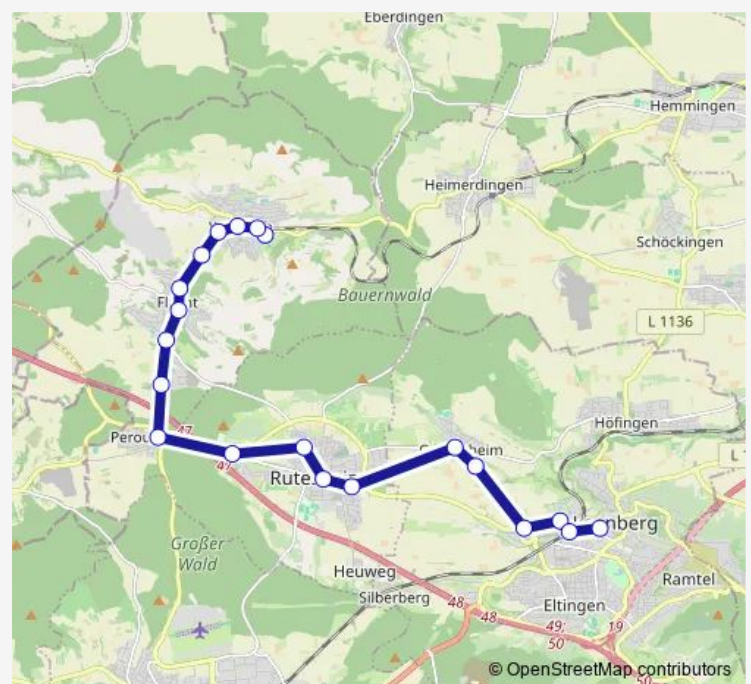

Weissach Bahnhofstraße

### Route schedule

Leonb. Joh.-Kepler-Gymnasium — Weissach  
Wöhr-Tours-Depot

Monday	04:57-01:12 <sup>+1</sup>
Tuesday	04:57-01:12 <sup>+1</sup>
Wednesday	04:57-01:12 <sup>+1</sup>
Thursday	04:57-01:12 <sup>+1</sup>
Friday	04:57-01:12 <sup>+1</sup>
Saturday	06:12-01:12 <sup>+1</sup>
Sunday	06:12-01:12 <sup>+1</sup>

### Route info

Direction: Leonb. Joh.-Kepler-Gymnasium

Stops: 22

Trip Duration: 0 hour 29 min

## Direction

Weissach Porsche — Leonb. Joh.-Kepler-Gymnasium

15 stops

[Open route schedule](#)

Weissach Porsche

Weissach Hindenburgstr.

Weissach Marktplatz

Weissach Flachter Str.