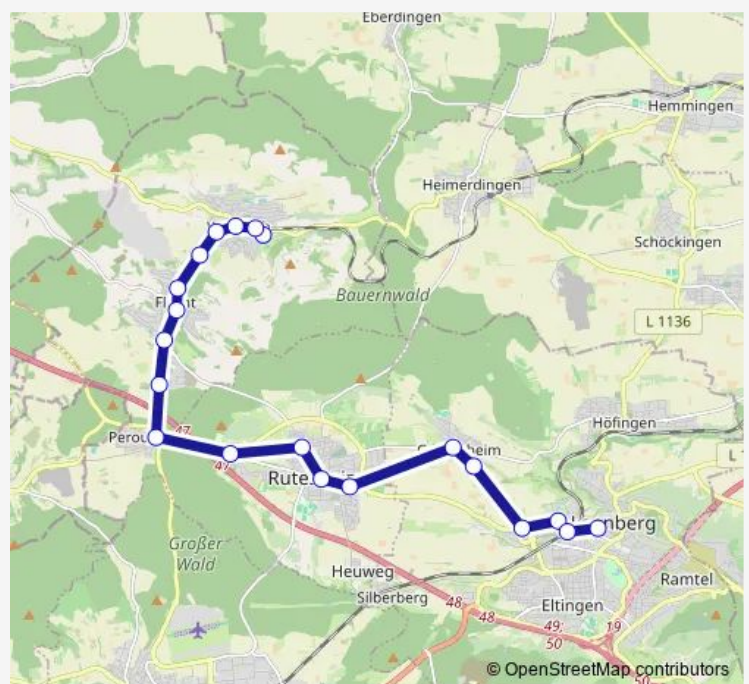

Weissach Bahnhofstraße

Route schedule

Leonb. Joh.-Kepler-Gymnasium — Weissach
Wöhr-Tours-Depot

Monday	04:57-01:12 ⁺¹
Tuesday	04:57-01:12 ⁺¹
Wednesday	04:57-01:12 ⁺¹
Thursday	04:57-01:12 ⁺¹
Friday	04:57-01:12 ⁺¹
Saturday	06:12-01:12 ⁺¹
Sunday	06:12-01:12 ⁺¹

Route info

Direction: Leonb. Joh.-Kepler-Gymnasium

Stops: 22

Trip Duration: 0 hour 29 min

Direction

Leonb. Joh.-Kepler-Gymnasium — Weissach
Wöhr-Tours-Depot

18 stops

[Open route schedule](#)

Weissach Bahnhofstraße

Weissach Wöhr-Tours-Depot

Route schedule

Leonb. Joh.-Kepler-Gymnasium — Weissach
Wöhr-Tours-Depot

Monday 12:57

Tuesday 12:57

Wednesday 12:57

Thursday 12:57

Friday 12:57

Saturday —

Sunday —

Route info

Direction: Leonb. Joh.-Kepler-Gymnasium

Stops: 18

Trip Duration: 0 hour 29 min

Direction