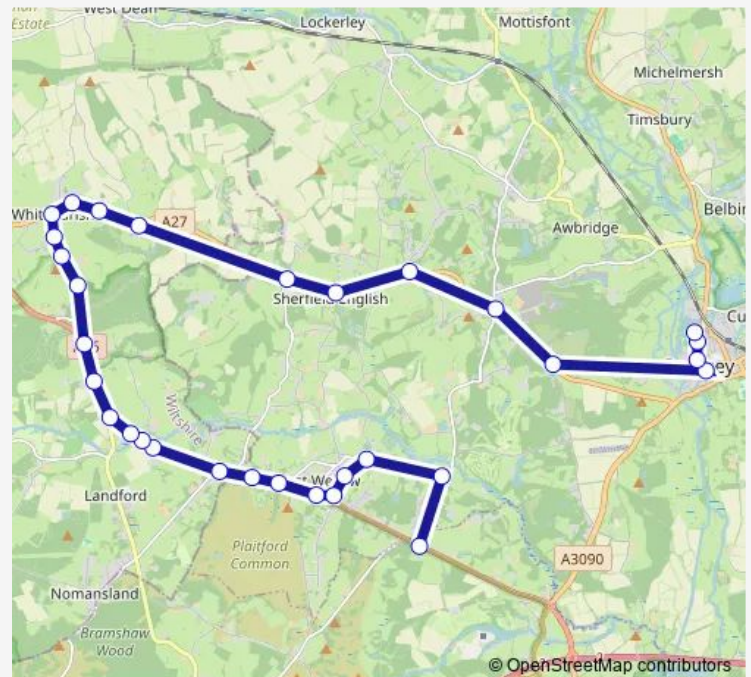

Thursday 07:54

Friday 07:54

Saturday —

Sunday —

Route info

Direction: Whinwhistle Corner

Stops: 31

Trip Duration: 0 hour 41 min

Council Offices

Malthouse Close

The Romsey School

Direction

The Romsey School — Whinwhistle Corner

30 stops

[Open route schedule](#)

The Romsey School

Route schedule

The Romsey School — Whinwhistle Corner

Monday 15:05

Tuesday 15:05

Wednesday 15:05

Thursday 15:05

Friday 15:05

Saturday —

Sunday —

Route info

Direction: The Romsey School

Stops: 30

Trip Duration: 0 hour 44 min

Gurnays Mead

Wheatears Drive

War Memorial