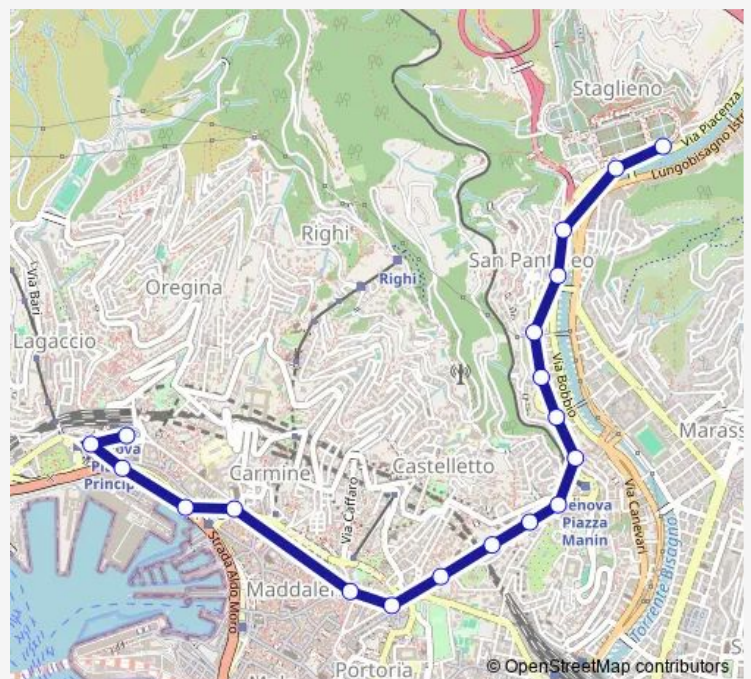

### Route schedule

Piacenza 11/Resasco — Principe FS/Capolinea

Monday	21:10-00:30 <sup>+1</sup>
Tuesday	21:10-00:30 <sup>+1</sup>
Wednesday	21:10-00:30 <sup>+1</sup>
Thursday	21:10-00:30 <sup>+1</sup>
Friday	21:10-00:30 <sup>+1</sup>
Saturday	21:10-00:30 <sup>+1</sup>
Sunday	21:10-00:30 <sup>+1</sup>

### Route info

Direction: Piacenza 11/Resasco

Stops: 16

Trip Duration: 0 hour 12 min