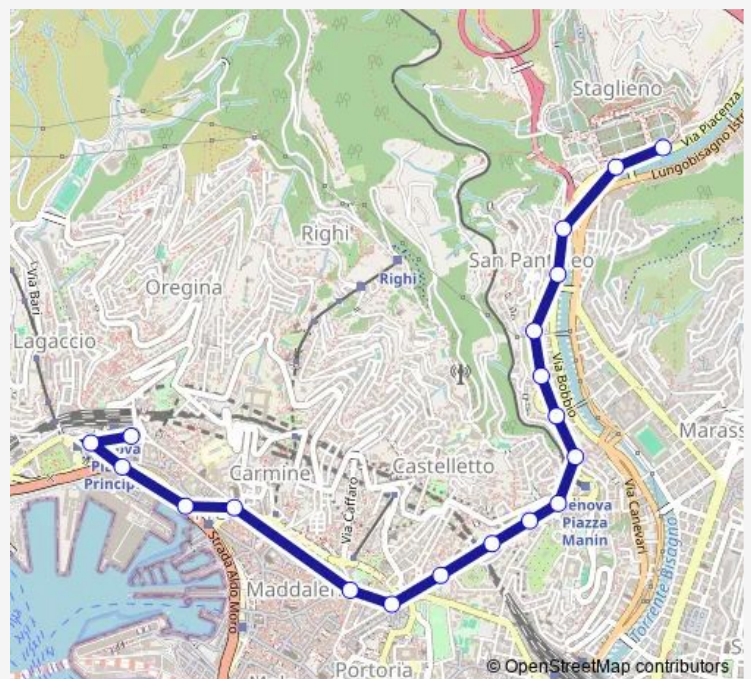

Route schedule

Resasco/Capolinea — Principe FS/Capolinea

Monday	21:10-00:30 ⁺¹
Tuesday	21:10-00:30 ⁺¹
Wednesday	21:10-00:30 ⁺¹
Thursday	21:10-00:30 ⁺¹
Friday	21:10-00:30 ⁺¹
Saturday	21:10-00:30 ⁺¹
Sunday	21:10-00:30 ⁺¹

Route info

Direction: Resasco/Capolinea

Stops: 16

Trip Duration: 0 hour 11 min

Direction

Principe FS/Capolinea — Resasco/Capolinea

19 stops

[Open route schedule](#)

Principe FS/Capolinea

Doria/Metro' Principe

Gramsci 1/Commenda

Gramsci 2/Metro' Darsena

Nunziata/

Fontane Marose/

Roma/Corvetto

Assarotti 1/Calatafimi

Route info

Direction: Principe FS/Capolinea

Stops: 19

Trip Duration: 0 hour 19 min

634 Bus time schedules and route maps are available in an offline PDF at busmaps.com. Use the busmaps.com website to see live bus times, train schedule or subway schedule, and step-by-step directions for all public transit in Genoa