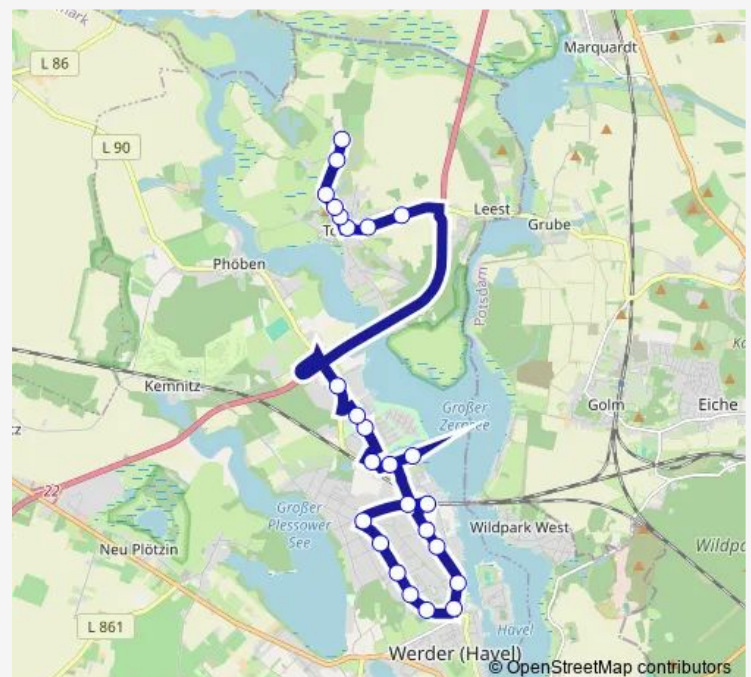

### Route schedule

Neu Töplitz, Wendeplatz — Werder (Havel), Bahnhof

Monday 07:04-17:34

Tuesday 07:04-17:34

Wednesday 07:04-17:34

Thursday 07:04-19:35

Friday 07:04-17:34

Saturday —

### Route info

Direction: Neu Töplitz, Wendeplatz

Stops: 14

Trip Duration: 0 hour 21 min

**Direction**

Neu Töplitz, Wendeplatz — Werder (Havel), Bahnhof

13 stops

[Open route schedule](#)

## Route info

Direction: Neu Töplitz, Wendeplatz

Stops: 13

Trip Duration: 0 hour 20 min

## Route info

Direction: Werder (Havel), Stadtrandsiedlung

Stops: 9

Trip Duration: 0 hour 9 min