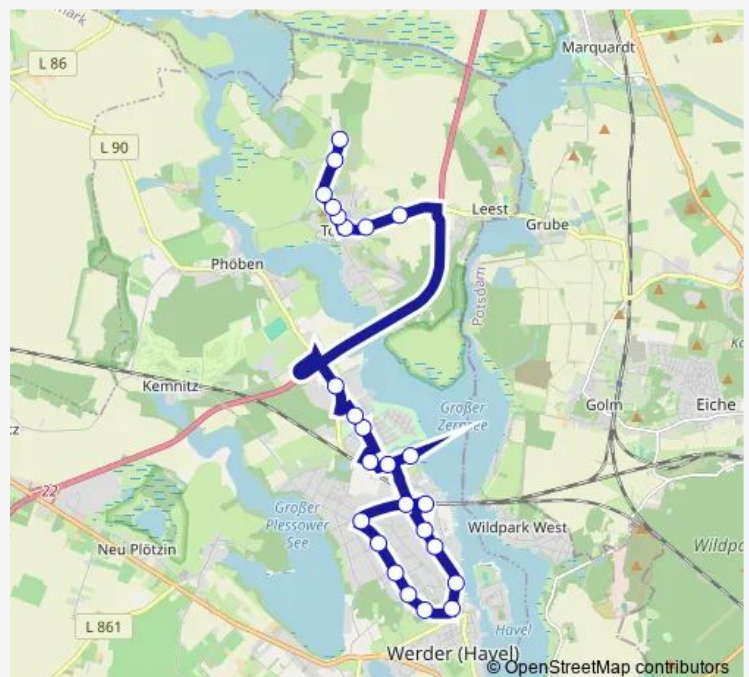

### Route schedule

Neu Töplitz, Wendeplatz — Werder (Havel), Bahnhof

Monday 07:04-17:34

Tuesday 07:04-17:34

Wednesday 07:04-17:34

Thursday 07:04-19:35

Friday 07:04-17:34

Saturday —

### Route info

Direction: Neu Töplitz, Wendeplatz

Stops: 14

Trip Duration: 0 hour 21 min

## Route info

Direction: Neu Töplitz, Wendeplatz

Stops: 13

Trip Duration: 0 hour 20 min

## Route info

Direction: Werder (Havel), Stadtrandsiedlung

Stops: 9

Trip Duration: 0 hour 9 min