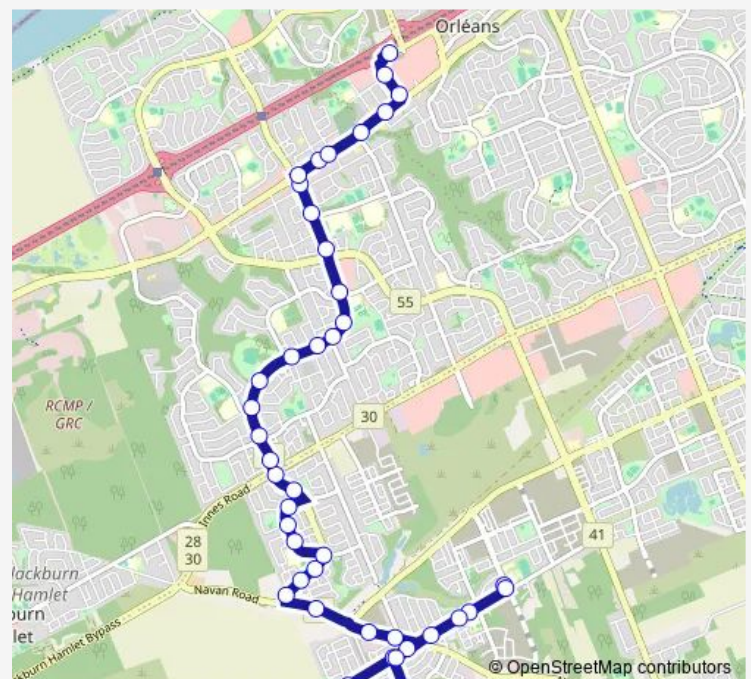

Thursday 14:23

Friday 14:23

Saturday —

Sunday —

Route info

Direction: C.C MER Bleue

Stops: 43

Trip Duration: 0 hour 30 min

ST Joseph / Dussere

ST Joseph / ST Jean

ST Joseph / Belcourt

ST Joseph / Edgar Brault

Place D'Orléans / ST Joseph

Place D'Orléans / Rocque

Orleans

Direction

Orleans — Fern Casey / Renaud

42 stops

[Open route schedule](#)

Orleans

Place D'Orléans / Rocque

ST Joseph / Gabriel

ST Joseph / ST Pierre

ST Joseph / Belcourt

Wednesday 07:15

Thursday 07:15

Friday 07:15

Saturday —

Sunday —

Route info

Direction: Orleans

Stops: 42