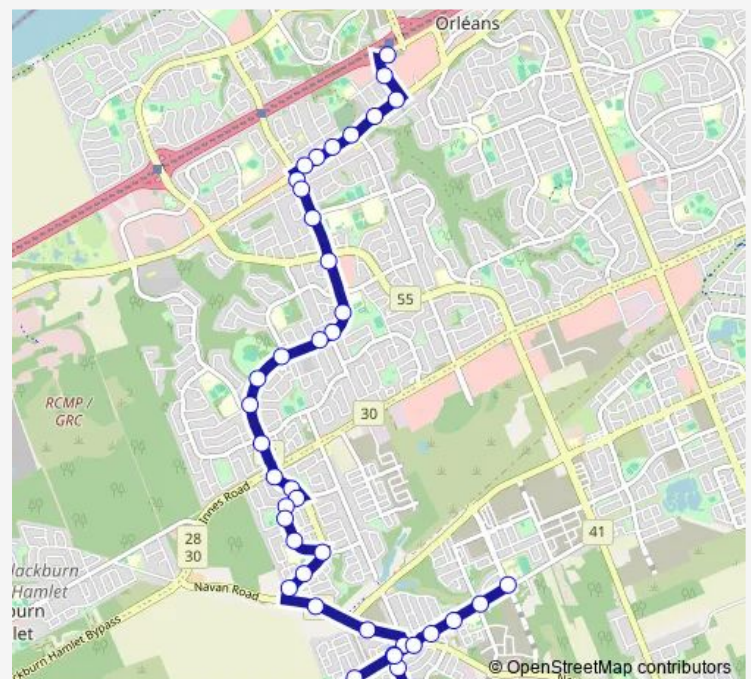

Orléans / Pineglade

Route schedule

Place D'Orléans 2c — Fern Casey / Renaud

Monday	07:15
Tuesday	07:15
Wednesday	07:15
Thursday	07:15
Friday	07:15
Saturday	—
Sunday	—

Route info

Direction: Place D'Orléans 2c

Stops: 42

Trip Duration: 0 hour 23 min

Longleaf / Pineglade

Longleaf / Gladewoods

Longleaf / Montclair

Longleaf / Apple Leaf

Orléans / Longleaf

Orléans / DES Grand-Champs

Wednesday 14:30

Thursday 14:30

Friday 14:30

Saturday —

Sunday —

Route info

Direction: Fern Casey / Renaud

Stops: 42

Trip Duration: 0 hour 23 min

Orléans / OAK Meadows

Orléans / Maple Run

Orléans / Boyer

Orléans / Boyer

Orléans / Library

Orléans / Beauséjour

Orléans / Jeanne D'Arc