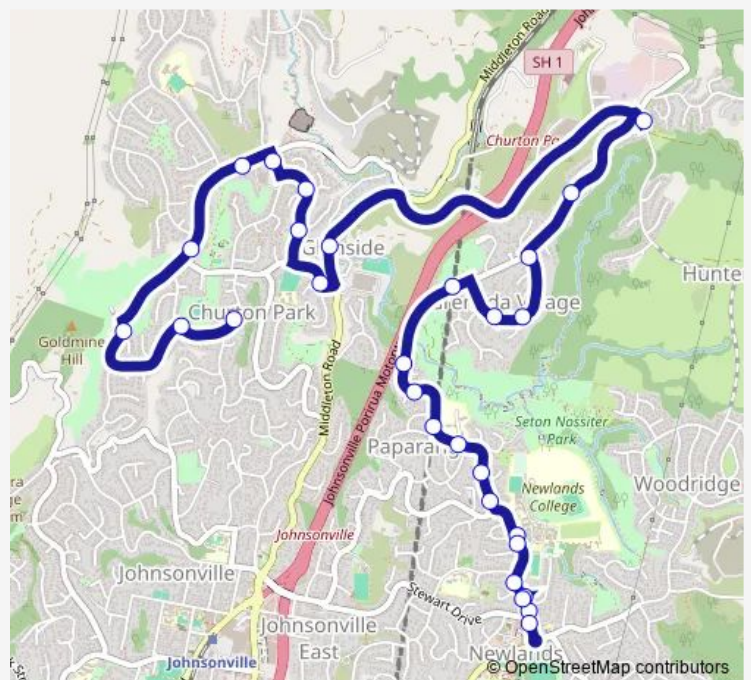

Route schedule

Newlands College - Bracken Road — Abilene Crescent opposite Trilids Lane

Monday	15:15
Tuesday	15:15
Wednesday	15:15
Thursday	15:15
Friday	15:15
Saturday	—
Sunday	—

Route info

Direction: Newlands College - Bracken Road

Stops: 29

Trip Duration: 0 hour 32 min

Halswater Drive at Dormar Place

Burbank Crescent at Wantwood Street

Burbank Crescent at Longmont Terrace

Lakewood Avenue at Westchester Drive

Westchester Drive (near 111)

Westchester Drive at Waverton Terrace

Furlong Crescent at Edington Grove

Abilene Crescent opposite Furlong Crescent

Abilene Crescent opposite Trilids Lane

Direction

Burbank Crescent at Wantwood Street — Newlands College - Bracken Road

20 stops

[Open route schedule](#)

Burbank Crescent at Wantwood Street

Burbank Crescent at Longmont Terrace

Lakewood Avenue at Westchester Drive

Westchester Drive (near 111)

Westchester Drive at Waverton Terrace