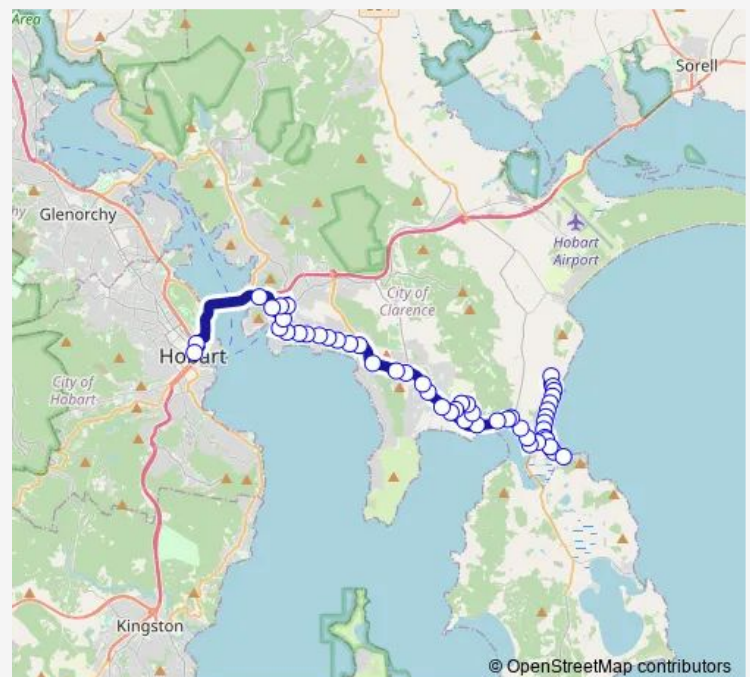

Direction

Hobart City Interchange Stop A3 — No.145 Roches Beach Rd

46 stops

[Open route schedule](#)

Hobart City Interchange Stop A3

Stop 1, Macquarie St past Campbell St

Stop 2, Tasman Hwy (Govt. House)

Stop 3, Rosny Hill Rd opposite Sports Centre

Stop 4, Rosny Hill Rd opp. Rosny College

Rosny Park Interchange Stop A

Stop 5, No.1 Gordons Hill Rd

Stop 6, No.95 Cambridge Rd

Stop 8, No.51 Cambridge Rd

Stop 9, No.48 Clarence St

Stop 11, No.86 Clarence St

Stop 49, Rokeby Rd opp. Diosma St

Stop 68, Rokeby Rd past Burtonia St

Route schedule

Hobart City Interchange Stop A3 — No.145 Roches Beach Rd

Monday 07:26-21:25

Tuesday 07:26-00:40⁺¹

Wednesday 07:26-21:25

Thursday 07:26-21:25

Friday 07:26-23:25

Saturday 08:55-23:25

Sunday —

Route info

Direction: Hobart City Interchange Stop A3

Stops: 46

Trip Duration: 0 hour 39 min

Stop 69, Rokeby Rd outside Percy Park