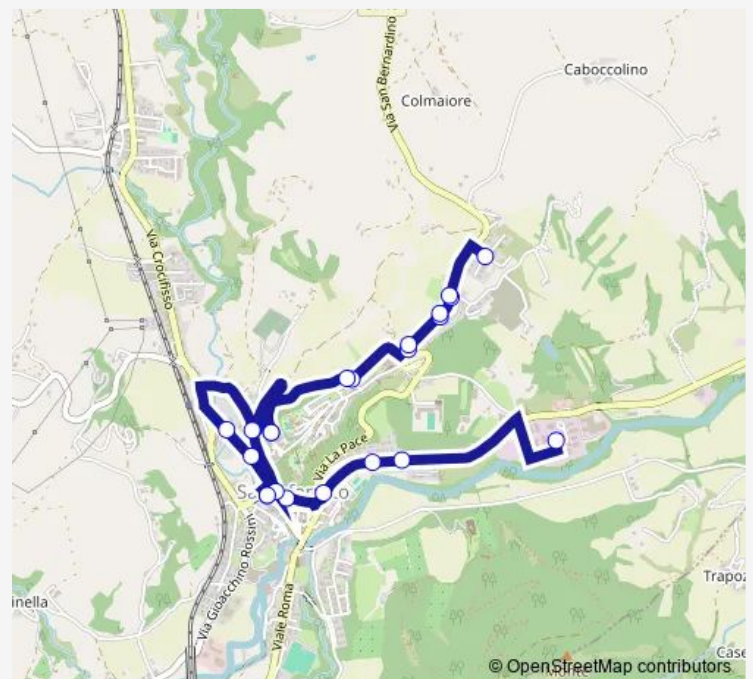

Tuesday 12:47

Wednesday 12:47

Thursday —

Friday —

Saturday —

Sunday —

Route info

Direction: Sasoferrato (Zona Artigianale)

Stops: 22

Trip Duration: 0 hour 28 min

Sassoferrato (VIA M. Liberta)

Sassoferrato (Capolinea)

Direction

Sassoferrato (Capolinea) — Sassoferrato (Capolinea)

21 stops

[Open route schedule](#)