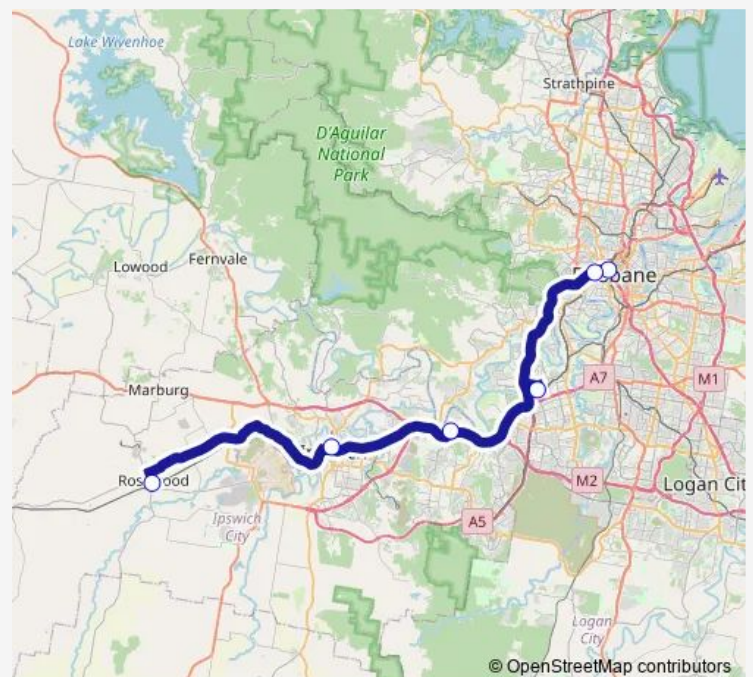

Bus R594 City - Western Corridor (Limited Express)[Go to website](#)**Direction**

Railway St at Rosewood station — Roma Street Stop 125 at Transit Centre

6 stops

[Open route schedule](#)

Railway St at Rosewood station

Monday 21:37-23:37

Tuesday 21:37-23:37

Wednesday 21:37-23:37

Thursday 21:37-23:37

Friday 21:37-23:37

Saturday 05:09-18:54

Sunday 05:09-21:54

Route info

Direction: Railway St at Rosewood station

Stops: 6

Trip Duration: 1 hour 26 min

R594 — City - Western Corridor (Limited Express)

Direction

Roma Street busway, platform 1 — Railway St at Rosewood station

6 stops

Route schedule

Roma Street busway, platform 1 — Railway St at Rosewood station

Monday 21:31-00:01⁺¹

Tuesday 21:31-00:01⁺¹

Wednesday 21:31-00:01⁺¹

Thursday 21:31-00:01⁺¹

Friday 21:31-00:01⁺¹

Saturday 05:34-19:49