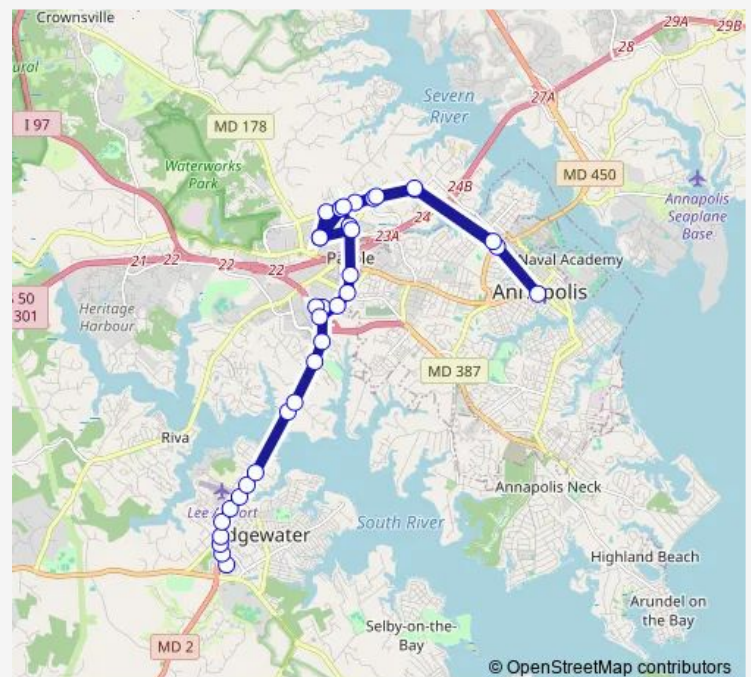

### Route schedule

South River Colony — Westfield Mail

Monday 06:00-20:00

Tuesday 06:00-20:00

Wednesday 06:00-20:00

Thursday 06:00-20:00

Friday 06:00-20:00

Saturday 06:00-20:00

### Route info

Direction: South River Colony

Stops: 34

Trip Duration: 0 hour 57 min

GED — Gold Edgewater

Westfield Mail

Bestgate Rd & Annapolis Mall Rd

Navy Federal Credit Union

Bestgate Rd & Harbour Gates Dr Eb

Bestgate Rd & Tidewater Colony Dr

Roscoe Rowe Blvd & Taylor Ave Eb

Church Circle & South St

Roscoe Rowe Blvd & Taylor Ave Wb

Bestgate Rd & Bestgate Rd N

Bestgate Rd & Harbour Gates Dr Wb

## Route info

Direction: Westfield Maill

Stops: 33

Trip Duration: 0 hour 56 min

Mayo Rd and Marlboro Rd

Mayo Rd and Potomac Rd

Mayo Rd and Salisbury Rd

Mayo Rd and Londontown Rd