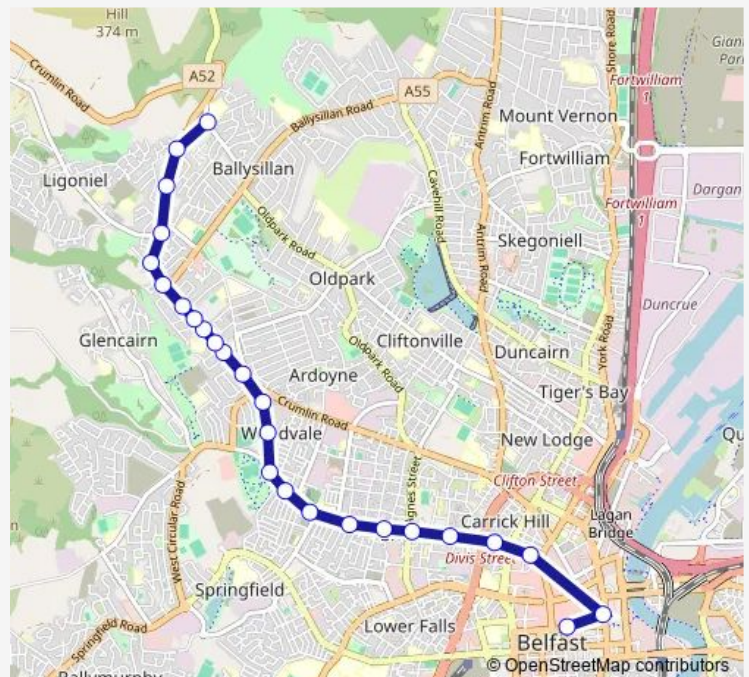

### Direction

Chichester Street — Silverstream (Ballysillan Park)

25 stops

[Open route schedule](#)

Chichester Street

Victoria Square Victoria Street

North Street

Peter's Hill

### Route schedule

Chichester Street — Silverstream (Ballysillan Park)

Monday 08:42-17:42

Tuesday 08:42-17:42

Wednesday 08:42-17:42

Thursday 08:42-17:42

Friday 08:42-17:42

Saturday 11:41-17:41

### Route info

Direction: Chichester Street

Stops: 25

Trip Duration: 0 hour 27 min

11G — City Centre - Silverstream

Leggagh Court

Brae Hill Road

Upper Crumlin Road