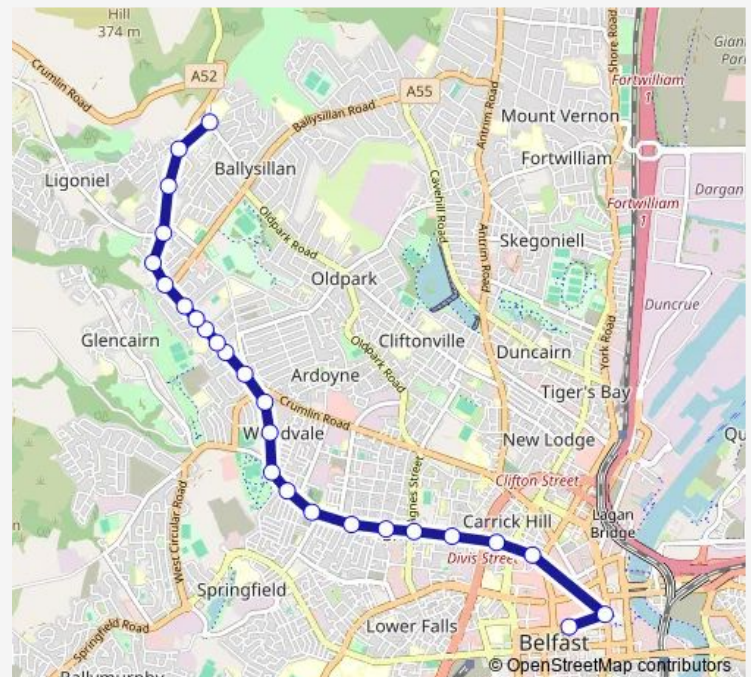

Bus 11G City Centre - Silverstream

[Go to website](#)

Direction

Chichester Street — Silverstream (Ballysillan Park)

25 stops

[Open route schedule](#)

Chichester Street

Victoria Square Victoria Street

Wheatfield Gardens

Glenside Park

Crumlin Road (Glenbank Corner)

Route schedule

Chichester Street — Silverstream (Ballysillan Park)

Monday 08:42-17:42

Tuesday 08:42-17:42

Wednesday 08:42-17:42

Thursday 08:42-17:42

Friday 08:42-17:42

Saturday 11:41-17:41

Sunday —

Route info

Direction: Chichester Street

Stops: 25

Trip Duration: 0 hour 27 min

11G — City Centre - Silverstream

Leggagh Court

Brae Hill Road

Upper Crumlin Road

Silverstream (Ballysillan Park)

11G Bus time schedules and route maps are available in an offline PDF at busmaps.com. Use the busmaps.com website to see live bus times, train schedule or subway schedule, and step-by-step directions for all public transit in Belfast