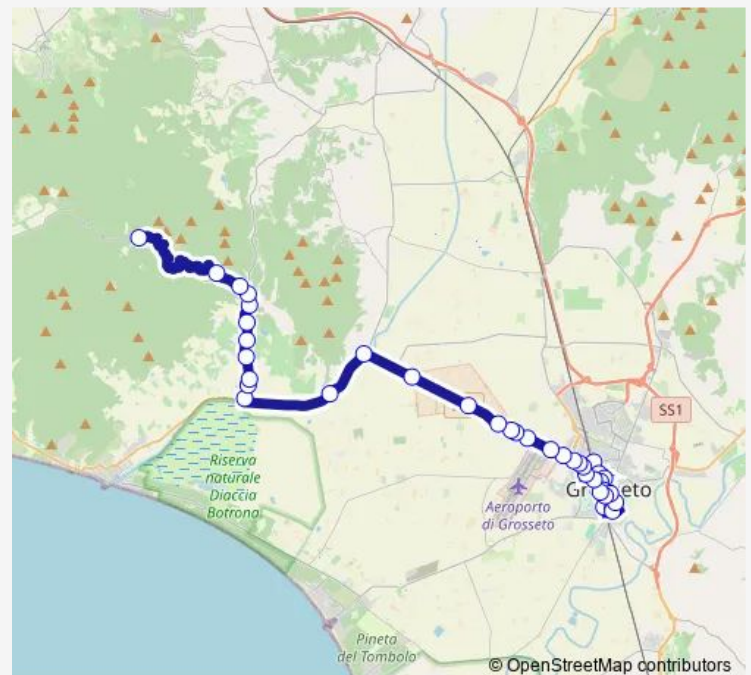

Cernaia Bivio

Macchiascandona

Bofrigor

Route schedule

Grosseto F.S. — Tirli Panoramica

Monday 06:25-13:10

Tuesday 06:25-13:10

Wednesday 06:25-13:10

Thursday 06:25-13:10

Friday 06:25-13:10

Saturday 06:25-13:10

Sunday —

Route info

Direction: Grosseto F.S.

Stops: 32

Trip Duration: 0 hour 35 min

11G — Grosseto-Tirli

Ponti Di Badia

Casette

Km 1+200

Bondele

Poggio Franco Mortelle

Km 3+150

Km 3+800

Ampio

Scale Bico

Ponte Stramazzi

Tirli Panoramica

Direction

Tirli Piazza — Grosseto F.S.

35 stops

[Open route schedule](#)