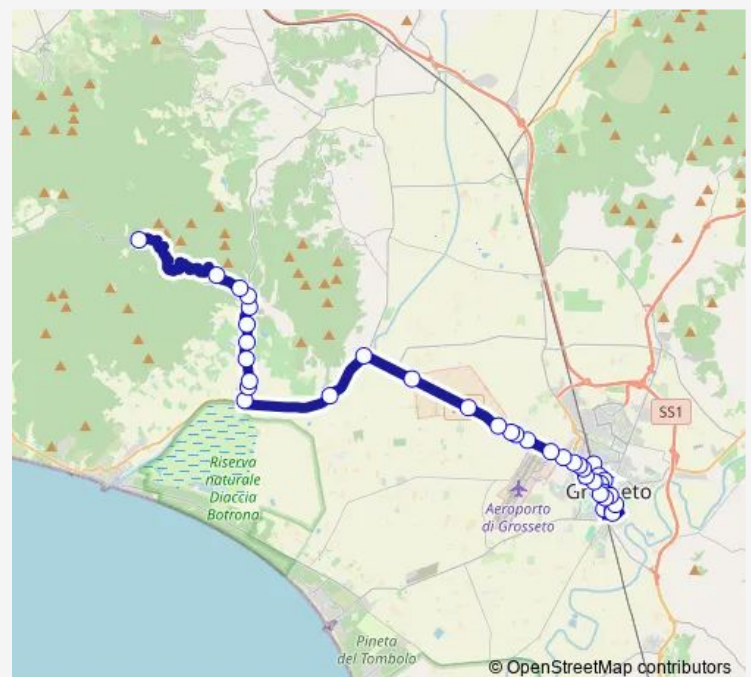

Cernaia Bivio

Macchiascandona

Bofrigor

Route schedule

Grosseto F.S. — Tirli Panoramica

Monday 06:25-13:10

Tuesday 06:25-13:10

Wednesday 06:25-13:10

Thursday 06:25-13:10

Friday 06:25-13:10

Saturday 06:25-13:10

Sunday —

Route info

Direction: Grosseto F.S.

Stops: 32

Trip Duration: 0 hour 35 min

11g — Grosseto-Tirli

Ponti Di Badia

Casette

Km 1+200

Bondele

Poggio Franco Mortelle

Km 3+150

Km 3+800

Ampio

Scale Bico

Ponte Stramazzi

Tirli Panoramica

Direction

Tirli Piazza — Grosseto F.S.

35 stops

[Open route schedule](#)