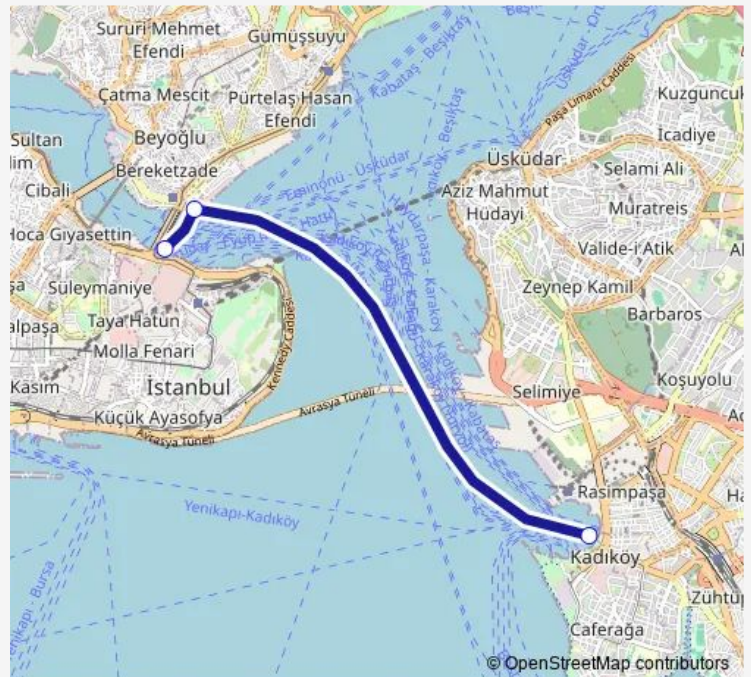

Ferry KDK-KRK-EMN Kadıköy-Karaköy-Eminönü

[Go to website](#)

Direction

Yeni Kadıköy Şh. — Eminönü Camlı İskele Şh.

3 stops

[Open route schedule](#)

Yeni Kadıköy Şh.

Karaköy Şh.

Eminönü Camlı İskele Şh.

Route schedule

Yeni Kadıköy Şh. — Eminönü Camlı İskele Şh.

Monday	—
Tuesday	—
Wednesday	—
Thursday	—
Friday	—
Saturday	—
Sunday	07:10

Route info

Direction: Yeni Kadıköy Şh.

Stops: 3

Trip Duration: 0 hour 35 min

■ KDK-KRK-EMN — Kadıköy-Karaköy-Eminönü