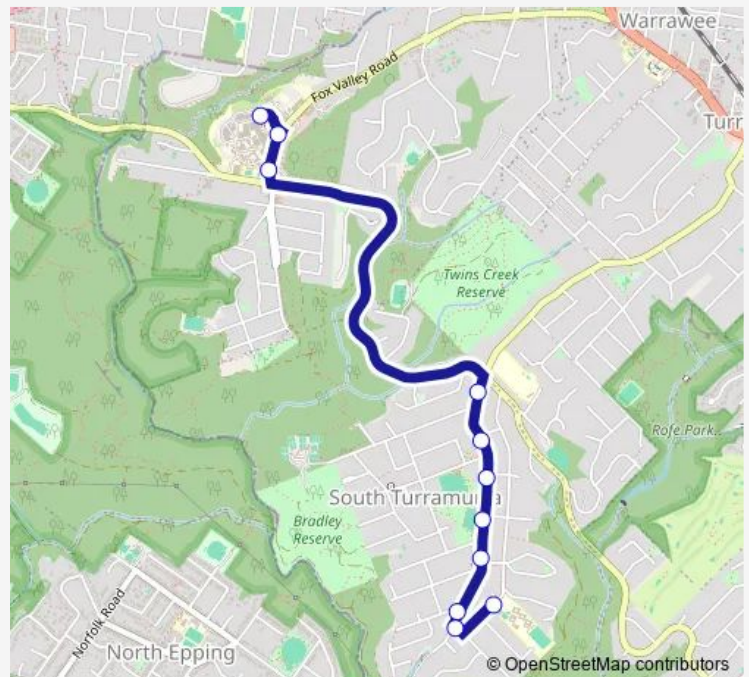

Koombalah Av At Kissing Point Rd

Kissing Point Rd At Benning Av

Kissing Point Rd Opp Geoffrey St

Kissing Point Rd Opp Buller St

Kissing Point Rd Opp Havelock St

South Turrumurra Shops, Kissing Point Rd

Kissing Point Rd After Canoon Rd

Wahroonga Adventist School, Fox Valley Rd

Sydney Adventist Hospital, Fox Valley Rd

Sydney Adventist Hospital Car Park

Route schedule

Turrumurra High School, Maxwell St — Sydney Adventist Hospital Car Park

Monday	08:11
Tuesday	08:11
Wednesday	08:11
Thursday	08:11
Friday	08:11
Saturday	—
Sunday	—

Route info

Direction: Turrumurra High School, Maxwell St

Stops: 11

Trip Duration: 0 hour 12 min

8089 School Bus time schedules and route maps are available in an offline PDF at busmaps.com. Use the busmaps.com website to see live bus times, train schedule or subway schedule, and step-by-step directions for all public transit in Sydney