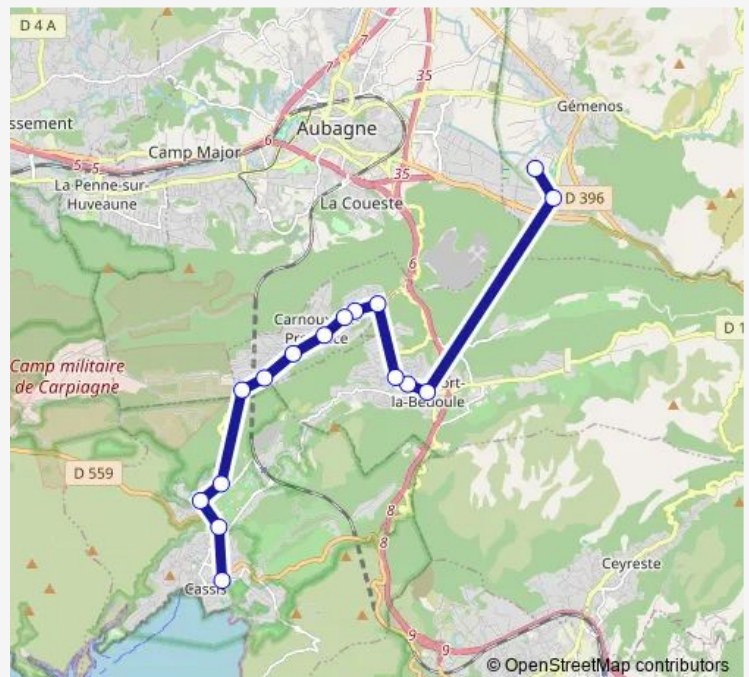

### Route schedule

Gendarmerie — Aquagem

Monday 07:13

Tuesday 07:13

Wednesday 07:13

Thursday 07:13

Friday 07:13

Saturday —

### Route info

Direction: Gendarmerie

Stops: 16

Trip Duration: 0 hour 37 min

## Direction

Aquagem — Gendarmerie

16 stops

[Open route schedule](#)

Aquagem

Quartier de Jouques

Hôtel de Ville

La Crèche

## Route schedule

Aquagem — Gendarmerie

Monday 17:50

Tuesday 17:50

Wednesday 13:10-17:50

Thursday 17:50

Friday 17:50

Saturday —