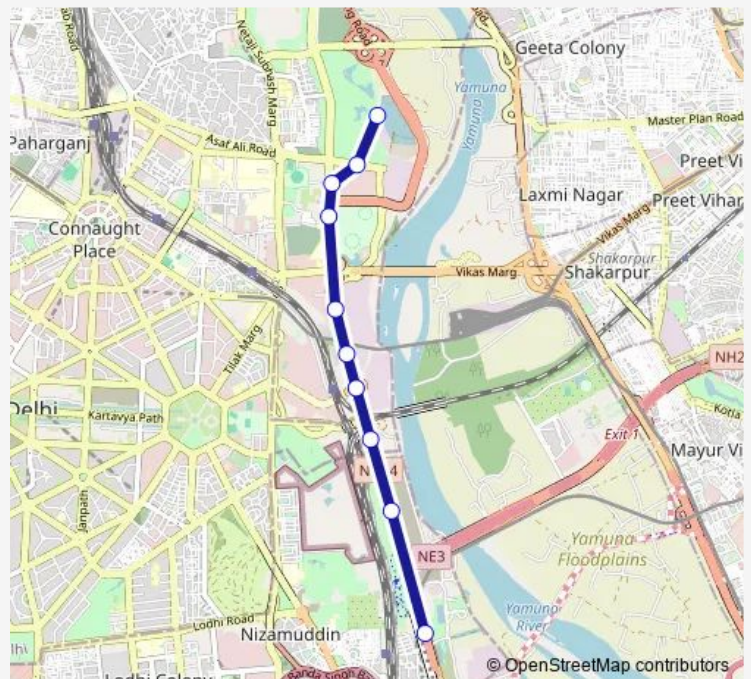

Bus 261Inkstldown

[Go to website](#)

Direction

Rajghat Depot — Isbt Sarai Kale Khan

10 stops

[Open route schedule](#)

Rajghat Depot

Rajghat Gandhi Darshan

Gandhi Darshan

Indira Gandhi Stadium

IP Power House (ITO Ring Road)

Indraprastha Depot

Pragati Power Station

Railway Road Bridge

Nizamuddin Road Bridge

Isbt Sarai Kale Khan

Route schedule

Rajghat Depot — Isbt Sarai Kale Khan

Monday 05:36-08:26

Tuesday 05:36-08:26

Wednesday 05:36-08:26

Thursday 05:36-08:26

Friday 05:36-08:26

Saturday 05:36-08:26

Sunday 05:36-08:26

Route info

Direction: Rajghat Depot

Stops: 10

Trip Duration: 0 hour 24 min

261Inkstldown

BusMaps

Bus time schedules and route maps are available in an offline PDF at busmaps.com. Use the busmaps.com website to see live bus times, train schedule or subway schedule, and step-by-step directions for all public transit in New Delhi