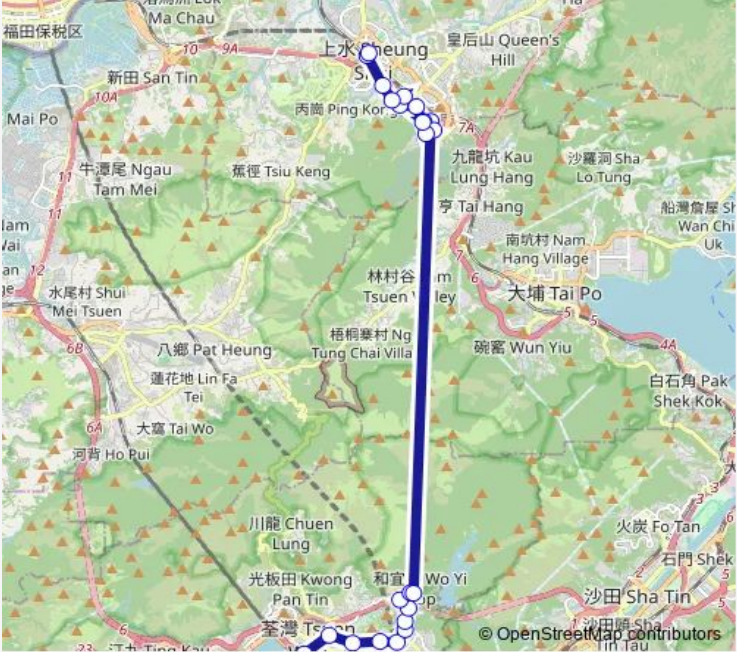

- [Ctb] Nina Tower|[Kmb] Nina Tower BUS Terminus|[Lwb] Nina Tower BUS Terminus
- [Kmb] Chung ON Street Tsuen Wan|[Lwb] Chung ON Street Tsuen Wan
- [Kmb] TAI WO HAU BBI - TAI WO HAU Station|[Lwb] TAI WO HAU BBI - TAI WO HAU Station
- [Kmb] Kwok Shui Road Park
- [Kmb] Cheung Wing Road
- [Kmb] WO YI HOP Road Sportsground|[Lwb] WO YI HOP Road Sportsground
- [Kmb] Shek WAI KOK SUN Village|[Lwb] Shek WAI KOK SUN Village
- [Kmb] LEI MUK Shue Estate
- [Kmb] HO Fung College
- [Kmb] Shing MUN Tunnels BUS Interchange
- [Kmb] Shing MUN Tunnels BUS Interchange
- [Kmb] Ching KOK LIN Assn.School
- [Kmb+Ctb] King Shing Court/
King Shing Court, PAK WO Road|[Kmb] King Shing Court|[Lwb] King Shing Court
- [Kmb+Ctb] WAH SUM Estate/
Wah SUM Estate, PAK WO Road|[Kmb] WAH SUM Estate|[Lwb] WAH SUM Estate
- [Kmb+Ctb] WAH Ming BBI/
Wah Ming Estate|[Kmb] WAH Ming Bbi|[Lwb] WAH Ming Bbi

Route schedule

[Ctb] Nina Tower|[Kmb] Nina Tower BUS Terminus|[Lwb] Nina Tower BUS Terminus — [Kmb+Ctb] Sheung Shui BBI - Sheung Shui Terminus/
Sheung Shui|[Kmb] Sheung Shui BBI - Sheung Shui Terminus|[Lwb] Sheung Shui BBI - Sheung Shui Terminus

Monday	05:40-23:45
Tuesday	05:40-23:45
Wednesday	05:40-23:45
Thursday	05:40-23:45
Friday	05:40-23:45
Saturday	06:00-00:10⁺¹
Sunday	06:00-23:20

Route info

Direction: [Ctb] Nina Tower|[Kmb] Nina Tower BUS Terminus|[Lwb] Nina Tower BUS Terminus

Stops: 23

Trip Duration: 1 hour 7 min