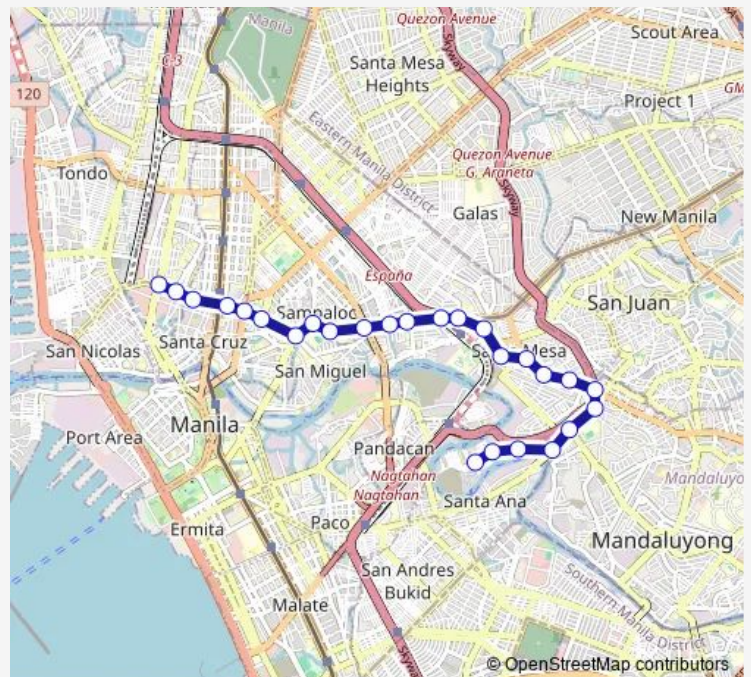

Valenzuela, Manila

Valenzuela Extension / Victorio Mapa Blvd

Victorio Mapa Blvd, Manila

Route schedule

Claro M. Recto Ave / Jose Abad Santos Ave. Intersection, Manila — F Y Manalo, Manila

Monday 00:00

Tuesday 00:00

Wednesday 00:00

Thursday 00:00

Friday 00:00

Saturday 00:00

Sunday 00:00

Route info

Direction: Claro M. Recto Ave / Jose Abad Santos Ave. Intersection, Manila

Stops: 26

Trip Duration: 0 hour 39 min

■ Divisoria - Punta via Sta. Mesa

P. Sanchez St, Manila

P. Sanchez St, Manila

Daang Bakal / New Panaderos Extension Intersection,
Manila

New Panaderos Extension / 34 Rte Rev. G. Aglipay Inter-
section, Mandaluyong City