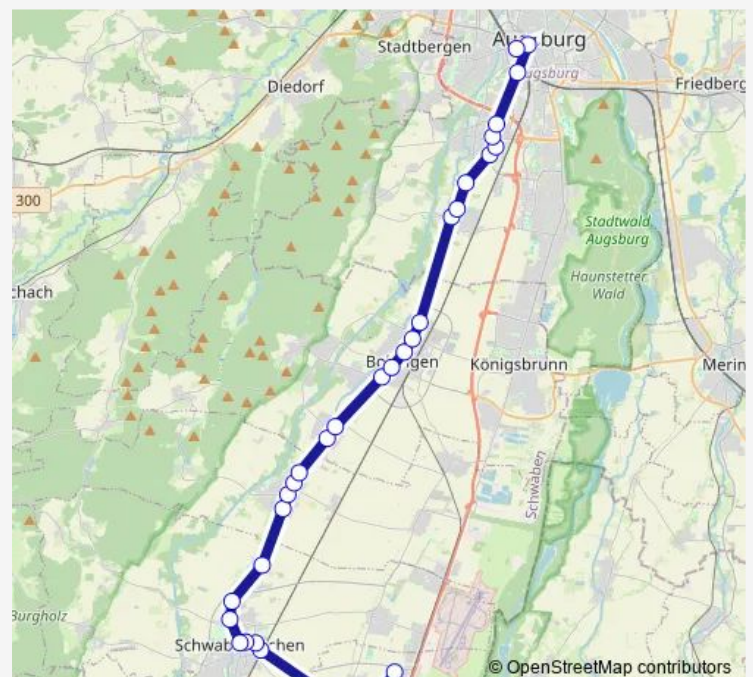

Bobingen, Nord

### Route schedule

Unterm., Discothek Pm — Augsburg Hbf

Monday —

Tuesday —

Wednesday —

Thursday —

Friday 25:08-02:08<sup>+1</sup>

Saturday 03:08-02:08<sup>+1</sup>

### Route info

Direction: Unterm., Discothek Pm

Stops: 31

Trip Duration: 0 hour 58 min

797

Inningen, Waage

Inningen, Nord

Göggingen, Lindauer Straße