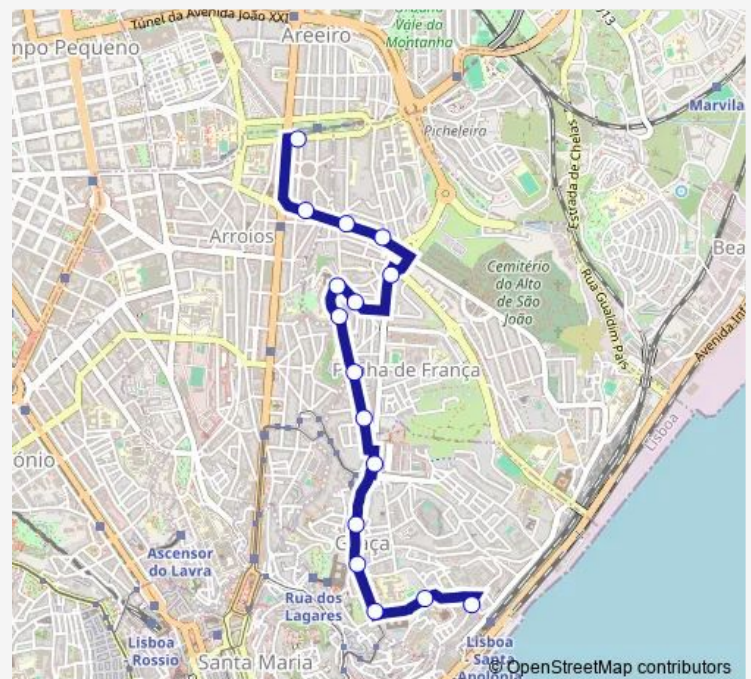

Monday 00:10-23:49

Tuesday 00:10-23:49

Wednesday 00:10-23:49

Thursday 00:10-23:49

Friday 00:10-23:49

Saturday —

Sunday —

Route info

Direction: Campo Sta. Clara

Stops: 16

Trip Duration: 0 hour 14 min

797 — Alameda D. A. Henriques - Voz Operário

Direction

Alameda D. A. Henriques — Campo Sta. Clara

16 stops

[Open route schedule](#)

Route schedule

Alameda D. A. Henriques — Campo Sta. Clara

Monday 21:37-23:50

Tuesday 21:37-23:50

Wednesday 21:37-23:50

Thursday 21:37-23:50

Friday 21:37-23:50

Saturday —

Sunday —

Route info

Direction: Alameda D. A. Henriques

Stops: 16

Trip Duration: 0 hour 18 min

797 Bus time schedules and route maps are available in an offline PDF at busmaps.com. Use the busmaps.com website to see live bus times, train schedule or subway schedule, and step-by-step directions for all public transit in Lisbon