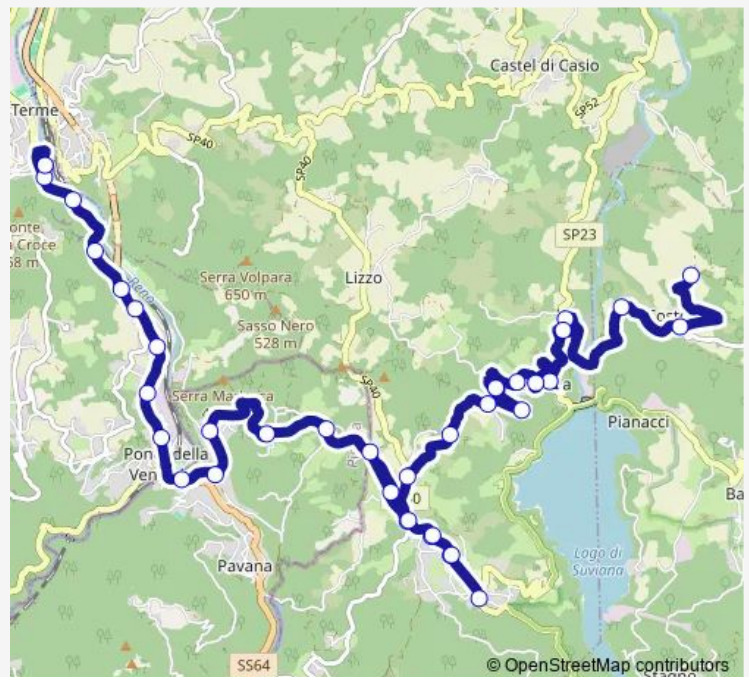

CASA NANNI

BADI CIMITERO

BADI

Route schedule

Porretta Terminal — SUVIANA TRAMONTI

Monday 07:10-17:35

Tuesday 07:10-17:35

Wednesday 07:10-17:35

Thursday 07:10-17:35

Friday 07:10-17:35

Saturday 13:55

Sunday —

Route info

Direction: Porretta Terminal

Stops: 32

Trip Duration: 0 hour 28 min