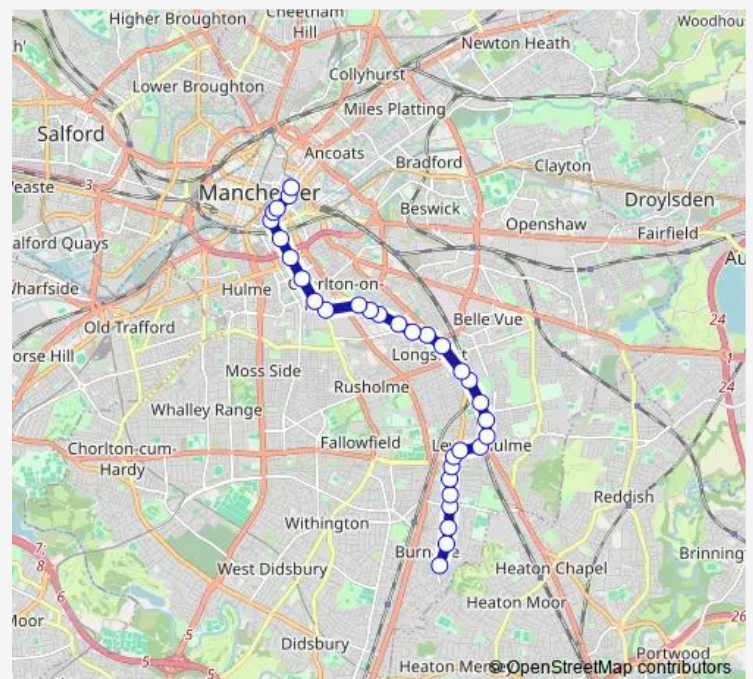

Hathersage Road

Winterford Avenue

Lincoln Grove

Route schedule

Burnage High School — Piccadilly Gardens

Monday 14:55

Tuesday 14:55

Wednesday 14:55

Thursday 14:55

Friday 14:55

Saturday —

Sunday —

Route info

Direction: Burnage High School

Stops: 32

Trip Duration: 0 hour 28 min

797 — Burnage High School - Piccadilly

Hyde Grove

Manchester Royal Infirmary

University of Manchester

University Shopping Centre

All Saints Park

Chester Street

Great Bridgewater Street

Dickinson Street

Dickinson Street

Charlotte Street

Piccadilly Gardens

797 Bus time schedules and route maps are available in an offline PDF at busmaps.com. Use the busmaps.com website to see live bus times, train schedule or subway schedule, and step-by-step directions for all public transit in Manchester