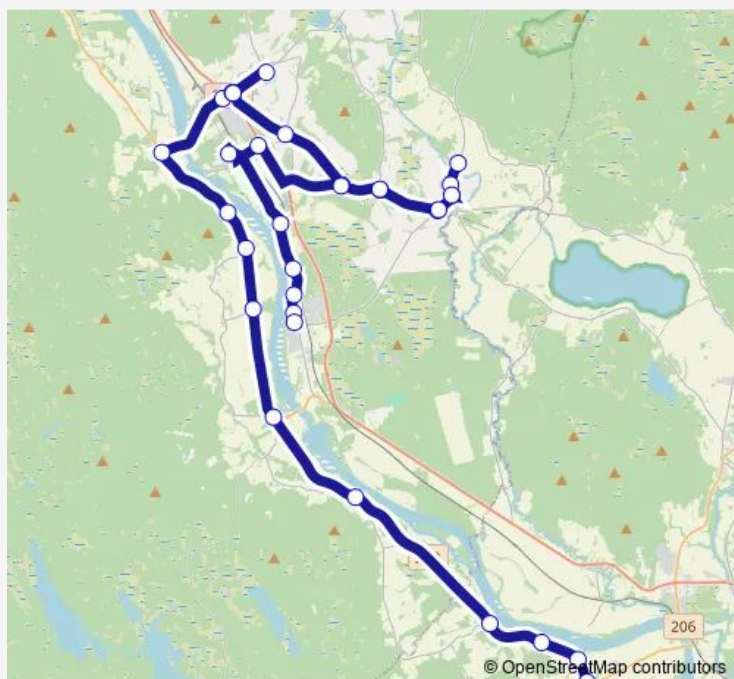

Friday 08:02

Saturday —

Sunday —

Route info

Direction: Braskereidfoss Forestia

Stops: 14

Trip Duration: 0 hour 21 min

Direction

Snålroa — Våler ungdomsskole

32 stops

[Open route schedule](#)

Snålroa

Branterud

Tronstad

Svartbråten

Nedre Berg

Wednesday 07:52-07:15

Thursday 07:52-07:15

Friday 07:52-07:15

Saturday —

Sunday —

Route info

Direction: Snålroa

Stops: 32