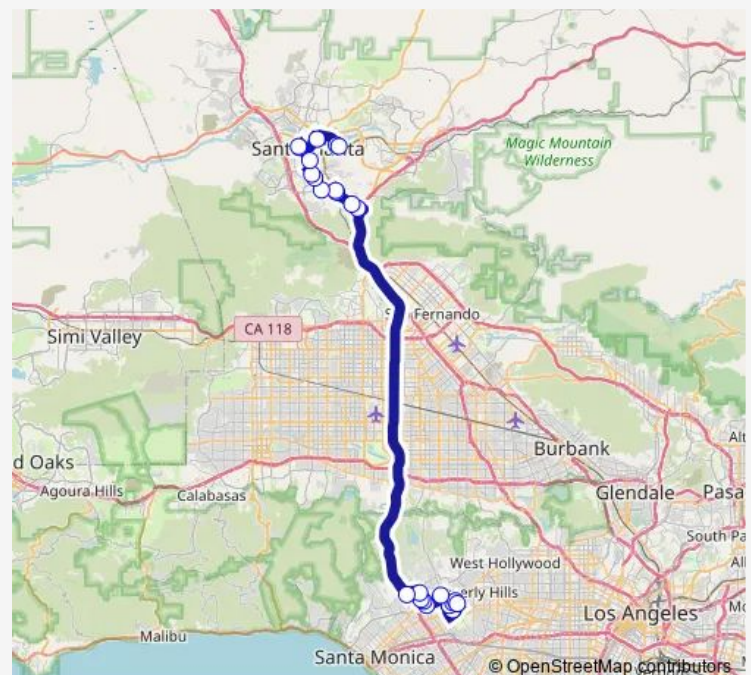

Montana Ave & Sth Sepulveda Blvd

Newhall Ave & Sierra Hwy

Newhall Ave & Judah Ln

Railroad Ave & Market St

Railroad Ave & 8th St

Orchard Village Rd & Lyons Ave

Orchard Village Rd & Wiley Canyon Rd

Orchard Village Rd & Mill Valley Rd

Mcbean Pky & Arroyo Prk Dr

Valencia Blvd & Mcbean Pky

Mcbean Mrtc Park & Ride

### Route schedule

Century Prk West & Solar Wy — Santa Clarita Metrolink Lower Plaza

Monday 15:45-19:45

Tuesday 15:45-19:45

Wednesday 15:45-19:45

Thursday 15:45-19:45

Friday 15:45-19:45

Saturday —

### Route info

Direction: Century Prk West & Solar Wy

Stops: 24

Trip Duration: 1 hour 23 min

797 — Century City

Cinema Dr & Academy Pl

Commuter Wy & Soledad Canyon Rd

Santa Clarita Metrolink Lower Plaza