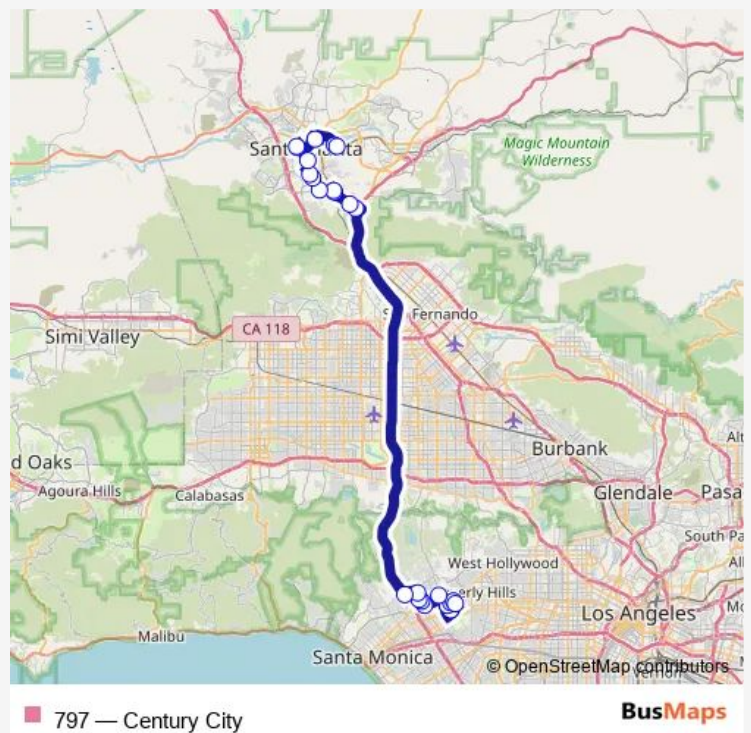

Bus 797 Century City

[Go to website](#)

Direction
 Century Prk West & Solar Wy — Santa Clarita Metrolink Lower Plaza

24 stops

[Open route schedule](#)

- Century Prk West & Solar Wy
- Century Prk West & Santa Monica Blvd
- Santa Monica Blvd & Ave Of The Stars
- Century Prk East & Santa Monica Blvd
- Century Prk East & Constellation Blvd
- Wilshire Blvd & Sth Beverly Gln Blvd
- Glendon Ave & Wilshire Blvd
- Westwood Blvd & Weyburn Ave
- Le Conte Ave & Gayley Ave
- Gayley Ave & Strathmore Pl
- Montana Ave & Sth Sepulveda Blvd
- Newhall Ave & Sierra Hwy
- Newhall Ave & Judah Ln
- Railroad Ave & Market St
- Railroad Ave & 8th St
- Orchard Village Rd & Lyons Ave
- Orchard Village Rd & Wiley Canyon Rd
- Orchard Village Rd & Mill Valley Rd
- Mcbean Pky & Arroyo Prk Dr
- Valencia Blvd & Mcbean Pky
- Mcbean Mrtc Park & Ride

Route schedule

Century Prk West & Solar Wy — Santa Clarita Metrolink Lower Plaza

Monday	15:45-19:45
Tuesday	15:45-19:45
Wednesday	15:45-19:45
Thursday	15:45-19:45
Friday	15:45-19:45
Saturday	—
Sunday	—

Route info

Direction: Century Prk West & Solar Wy

Stops: 24

Trip Duration: 1 hour 45 min

Cinema Dr & Academy Pl

Commuter Wy & Soledad Canyon Rd

Santa Clarita Metrolink Lower Plaza

Direction

Santa Clarita Metrolink Lower Plaza — Century Prk West & Solar Wy

Orchard Village Rd & Mill Valley Rd

Orchard Village Rd & Wiley Canyon Rd

Lyons Ave & Valley St

Railroad Ave & Market St

Newhall Ave & Sierra Hwy

Montana Ave & Sth Sepulveda Blvd

Gayley Ave & Strathmore Pl

Le Conte Ave & Gayley Ave